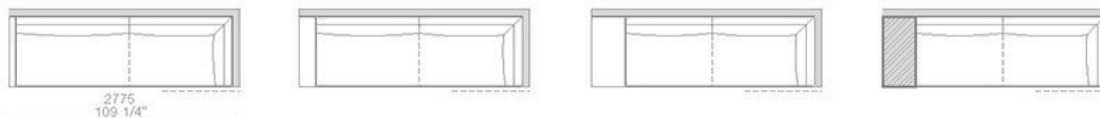

larghezza mm 2775 - schienali tessuto o pelle / width 109 1/4" - fabric or leather backs