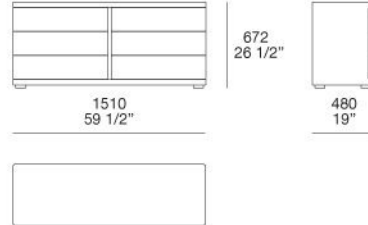

YOU

D&T (2010)

CDYU1

COYU1

COYU2