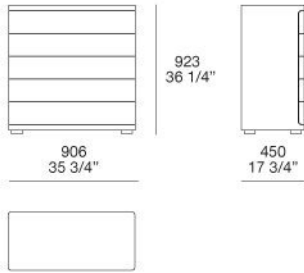

YOU

D&T (2010)

CDYU1

COYU1

COYU2