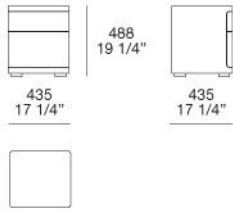

YOU

D&T (2010)

CDYU1