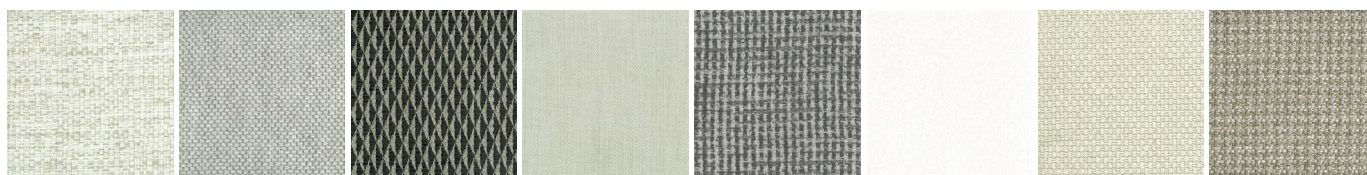

MAD JOKER

FINISHINGS\POUF\FABRIC (35)

CHIOS

ARGO

CORINTO

ITACA

MILOS

OLIMPIA

PAROS

ZANTE