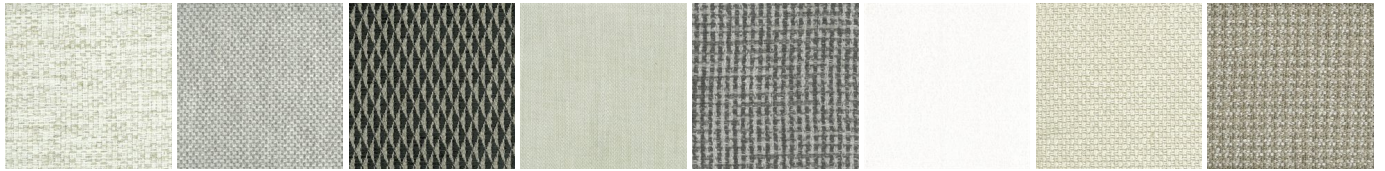

MAD JOKER

FINISHINGS\COVER\FABRIC (35)

CHIOS

ARGO

CORINTO

ITACA

MILOS

OLIMPIA

PAROS

ZANTE