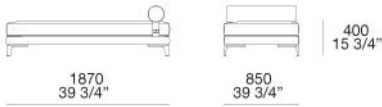

BELLPORT

JEAN-MARIE MASSAUD (2018)

BSDB187

400
15 3/4"

PU075

PR096

450
17 3/4"