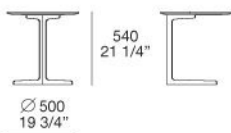

BABA

ROBERTO BARBIERI (2012)

TBZ050