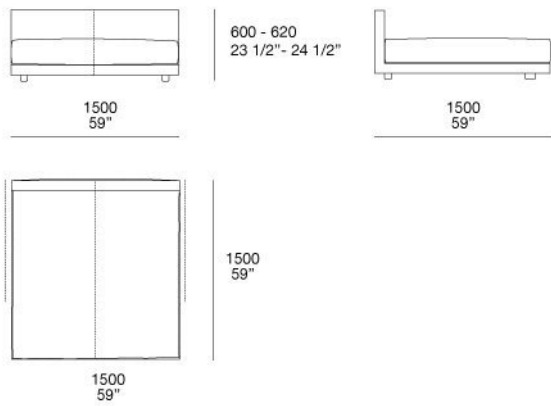

BSTS142 BSTD142

600 - 620
23 1/2" - 24 1/2"

BSTS194 BSTD194

600 - 620
23 1/2" - 24 1/2"

BRISTOL

JEAN-MARIE MASSAUD (2013)

BSLC150Y

BSP0970P