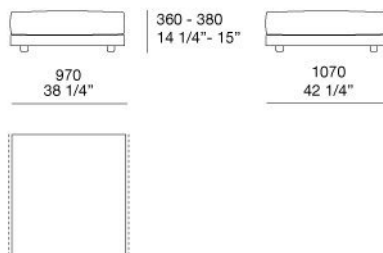

BRISTOL

JEAN-MARIE MASSAUD (2013)

BSLC150Y

BSP0970P

BSPC970P

BSP0970

BSPC970

BSPS970 BSPD970