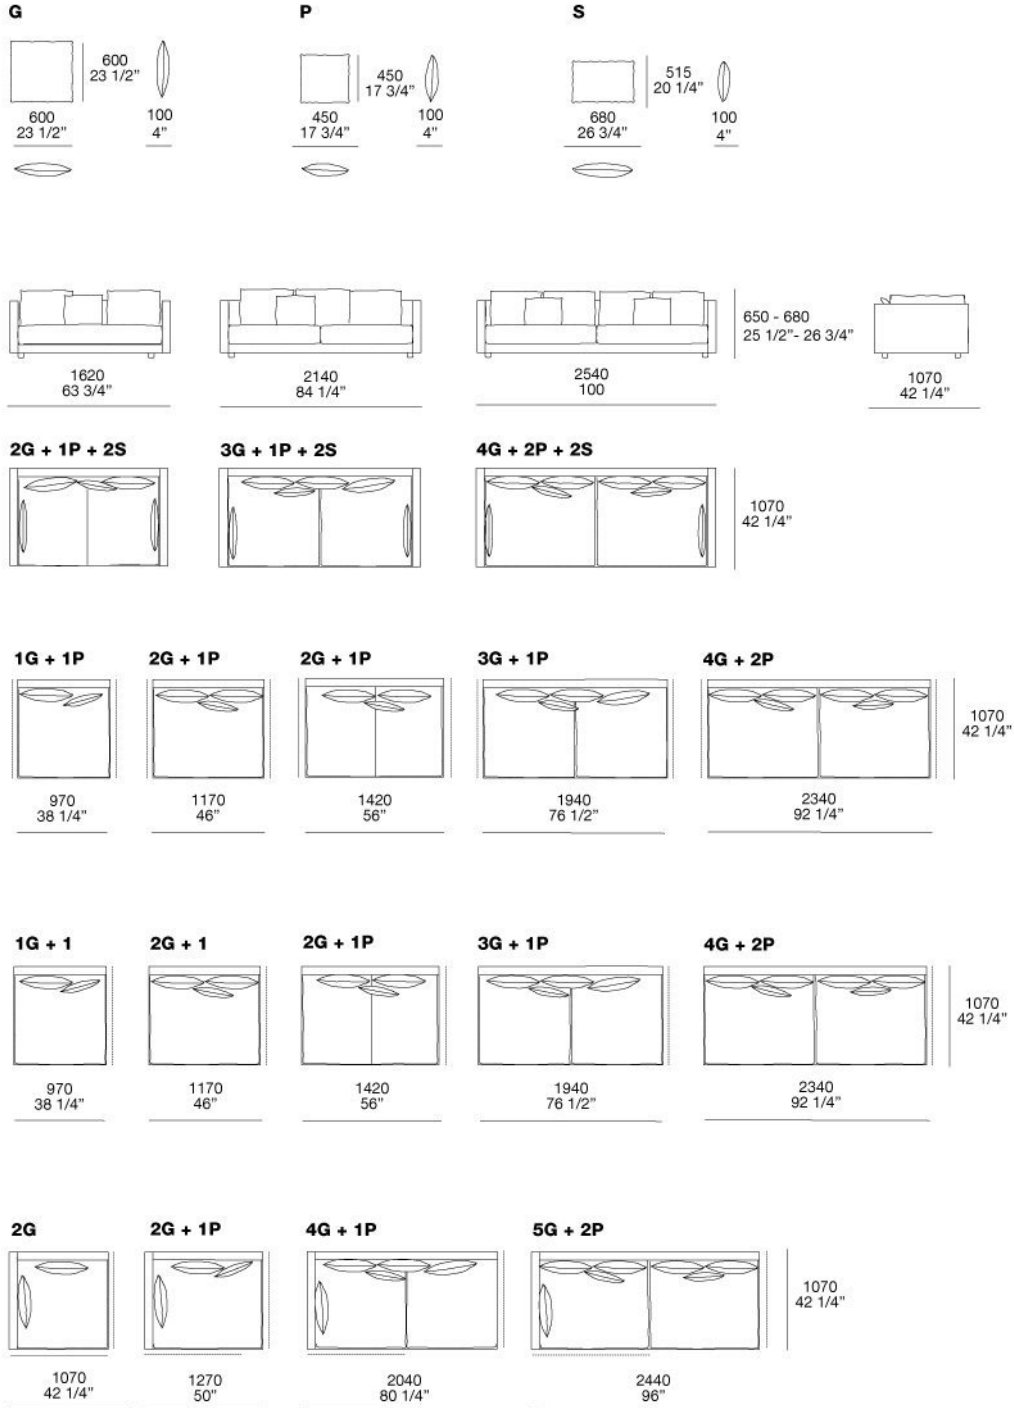

BRISTOL

JEAN-MARIE MASSAUD (2013)

Poliform