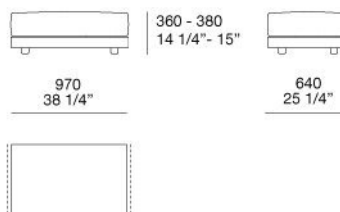

BRISTOL

JEAN-MARIE MASSAUD (2013)

BSLC150Y

BSP0970P

BSPC970P

BSP0970

BSPC970

BSPS970 BSPD970