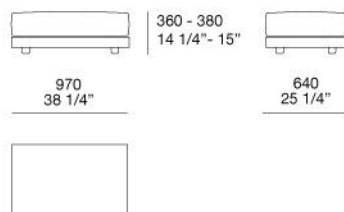

BSDI214

600 - 620
23 1/2" - 24 1/2"

BSDI254

600 - 620
23 1/2" - 24 1/2"

BSTS970 BSTD970

600 - 620
23 1/2" - 24 1/2"

BSTS117 BSTD117

600 - 620
23 1/2" - 24 1/2"

BSTS142 BSTD142

600 - 620
23 1/2" - 24 1/2"

BSTS194 BSTD194

600 - 620
23 1/2" - 24 1/2"

BRISTOL

JEAN-MARIE MASSAUD (2013)

BSLC150Y

BSP0970P

BSPC970P

BSP0970

BSPC970

BSPS970 BSPD970

BRISTOL

JEAN-MARIE MASSAUD (2013)

BSTS9701
BSTD9701

600 - 620
23 1/2" - 24 1/2"