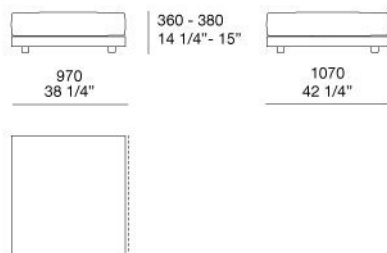

BSTS142 BSTD142

600 - 620
23 1/2" - 24 1/2"

BSTS194 BSTD194

600 - 620
23 1/2" - 24 1/2"

BRISTOL

JEAN-MARIE MASSAUD (2013)

BSLC150Y

BSP0970P

BSPC970P

BSP0970

BSPC970

BSPS970 BSPD970

BRISTOL

JEAN-MARIE MASSAUD (2013)

BSTS9701
BSTD9701

600 - 620
23 1/2" - 24 1/2"