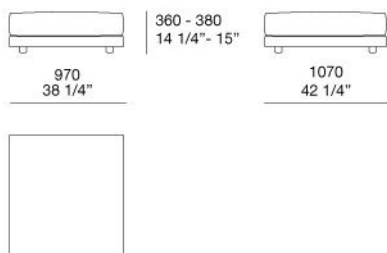

BRISTOL

JEAN-MARIE MASSAUD (2013)

BSLC150Y

BSP0970P

BSPC970P

BSP0970

BSPC970

BSPS970 BSPD970