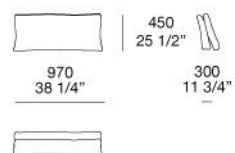

BRISTOL

JEAN-MARIE MASSAUD (2013)

BSCS970

BSCS117

BSCS137

BSCS142

BSCS150

BSCX970 BSCD970

BSCX117 BSCD117

BSCS970

BSCS117

BSCS137

BSDC142

BSDC150

Poliform