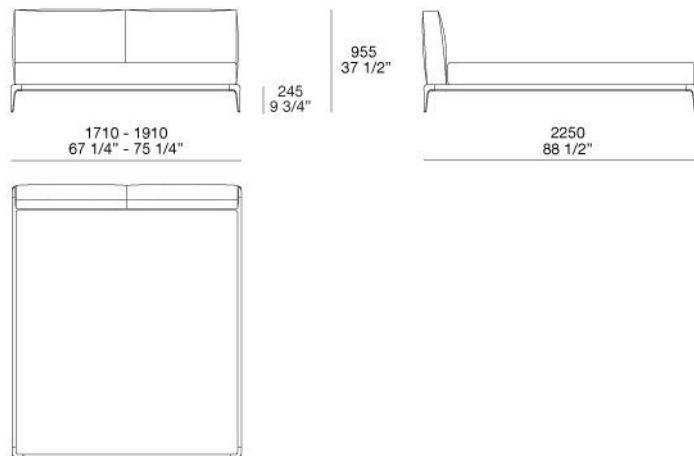

PARK 1

CARLO COLOMBO (2018)