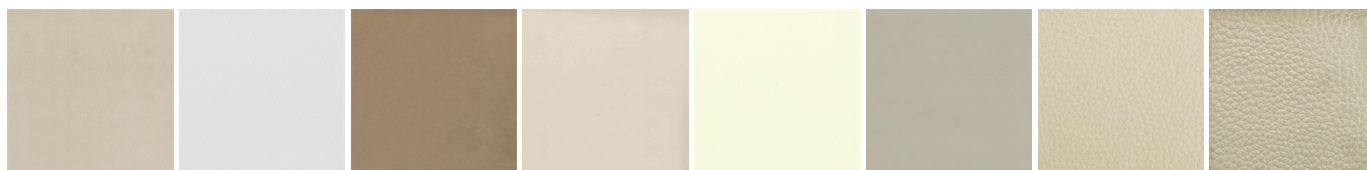

SIRO

AGADIR

BREST

GLASGOW

NANCY

PARK 1

FINISHINGS\BED FRAME\LEATHER (8)

NABUK
LEATHER

PELLE
SPECIAL

AGED-
LOOKING
LEATHER

COLORS
LEATHER

SPRING
LEATHER

SOFT
LEATHER

LEATHER
SILK

DEEP

PARK 1