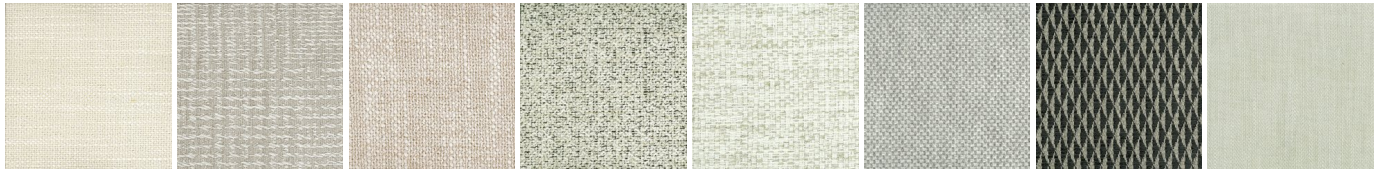

FINISHINGS\BED FRAME\ BROWN NICKEL MAT PAINTED (1)

BROWN
NICKEL MAT
PAINTED

PARK 1

FINISHINGS\BED FRAME\GLOSSY PAINTEDBROWN NICKEL (1)

GLOSSY
PAINTEDBRO
WN NICKEL

PARK 1

FINISHINGS\HEADBOARD\FABRIC (39)

KUSHIRO