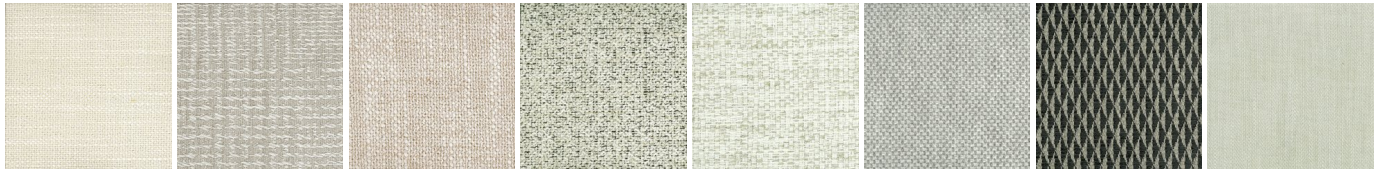

PARK 1

CARLO COLOMBO (2018)

DESCRIPTION

A new version of Park bed is joining to the previous one completing the collection. Carlo Colombo signed a proposal for the night area able to combine the ample proportions of the headboard with an image of lightness suggested by the aluminum feet. A bedside bench embellishes the collection.

Poliform

PARK 1

CARLO COLOMBO (2018)

TECHNICAL DESCRIPTION

Tipology

bed

Bed base structure

in painted aluminium with pre-cover in polyester padding with removable cover in fabric or leather

Upholstered headboard

moulded flexible polyurethane with pre-cover in polyester padding, and removable cover in fabric or leather

PARK 1

CARLO COLOMBO (2018)

PARK 1

FINISHINGS\BED FRAME\FABRIC (39)

KUSHIRO

SENDAI

NABUK
LEATHER

PELLE
SPECIAL

AGED-
LOOKING
LEATHER

COLORS
LEATHER

SPRING
LEATHER

SOFT
LEATHER

LEATHER
SILK

DEEP