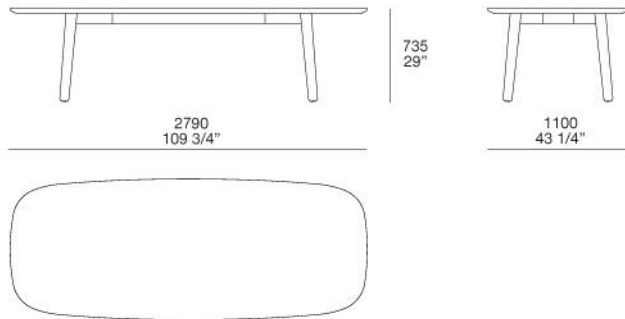

MAD DINING TABLE

MARCEL WANDERS (2015)

TMB279