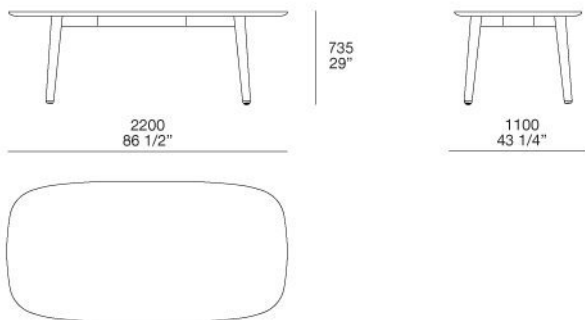

MAD DINING TABLE

MARCEL WANDERS (2015)

TMB279

TMB220