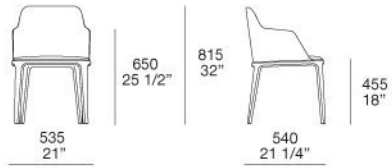

GRACE

EMMANUEL GALLINA (2009)

S85

S85B