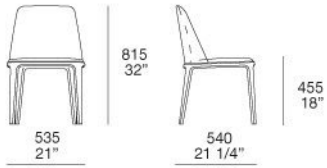

GRACE

EMMANUEL GALLINA (2009)

S85