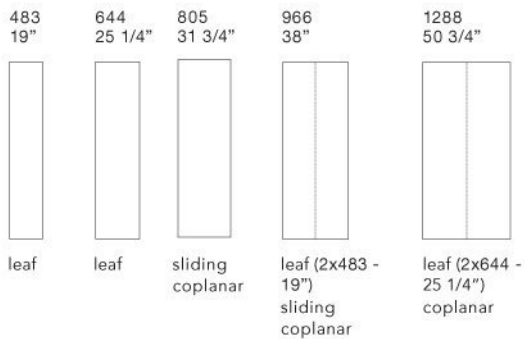

STRATUS

GIUSEPPE BAVUSO (2010)

DIMENSIONS

wardrobes

Size calculation with side thickness 25 - 1"

To obtain the total width, add to the sum of the columns mm 25 - 1" for the lateral side.

STRATUS *design Giuseppe Bavuso* senzafine doors collection

unit widths

unit heights

doors tipology

Door section

Note

No cut available for mansard wardrobe.

STRATUS

FINISHINGS\DOORS\OAK MAT LAQUERED COLOURS (27)