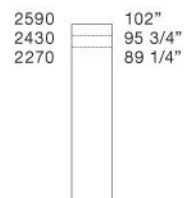

unit heights