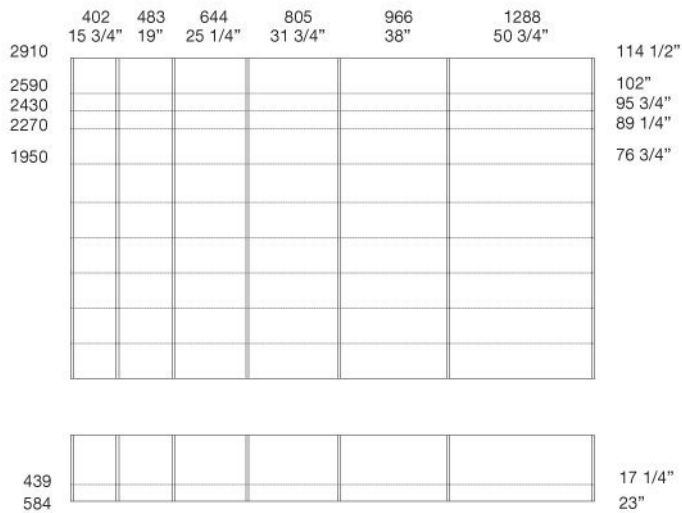

STRATUS

GIUSEPPE BAVUSO (2010)

DIMENSIONS

wardrobes

Size calculation with side thickness 25 - 1"

To obtain the total width, add to the sum of the columns mm 25 - 1" for the lateral side.

STRATUS *design Giuseppe Bavuso* senzafine doors collection