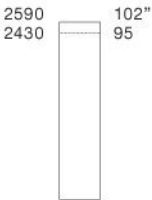

HANDLE

integrated on the orizontal profile

NOTE

no reduction possible, Ego doors cannot be leant next to it

BANGKOK

OPERADESIGN (2006)

DIMENSIONS

senzafine wardrobes

Size calculation with side thickness 25 - 1"
 To obtain the total width, add to the sum of the columns mm 25 - 1" for the lateral side.

BANGKOK design Operadesign

senzafine doors collection

unit widths

unit heights