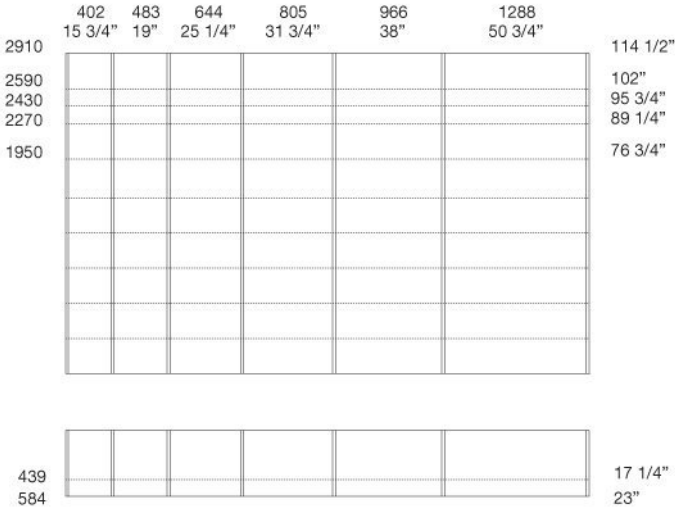

HANDLE

integrated on the orizontal profile

NOTE

no reduction possible, Ego doors cannot be leant next to it

BANGKOK

OPERADESIGN (2006)

DIMENSIONS

senzafine wardrobes

Size calculation with side thickness 25 - 1"
 To obtain the total width, add to the sum of the columns mm 25 - 1" for the lateral side.

BANGKOK design Operadesign

senzafine doors collection

unit widths

unit heights