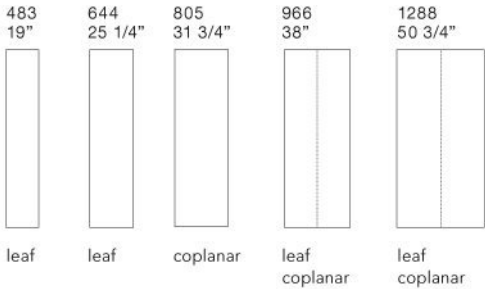

HANDLE

integrated on the orizontal profile

NOTE

no reduction possible, Ego doors cannot be leant next to it

BANGKOK

OPERADESIGN (2006)

DIMENSIONS

senzafine wardrobes

Size calculation with side thickness 25 - 1"
 To obtain the total width, add to the sum of the columns mm 25 - 1" for the lateral side.

BANGKOK design Operadesign

senzafine doors collection

unit widths

unit heights

handles positioning

Door section

leaf and coplanar door

NB
 No reductions possible.
 Ego doors cannot be leant next to it.

BANGKOK

FINISHINGS\DOORS\HIDE (11)

1 ROSSO
BULGARO

2 NERO