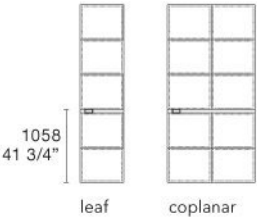

HANDLE

integrated on the orizontal profile

NOTE

no reduction possible, Ego doors cannot be leant next to it

BANGKOK

OPERADESIGN (2006)

DIMENSIONS

senzafine wardrobes

Size calculation with side thickness 25 - 1"
 To obtain the total width, add to the sum of the columns mm 25 - 1" for the lateral side.

BANGKOK design Operadesign

senzafine doors collection

unit widths

unit heights

handles positioning

Door section

leaf and coplanar door

NB
 No reductions possible.
 Ego doors cannot be leant next to it.

BANGKOK

FINISHINGS\DOORS\HIDE (11)

1 ROSSO
BULGARO

2 NERO