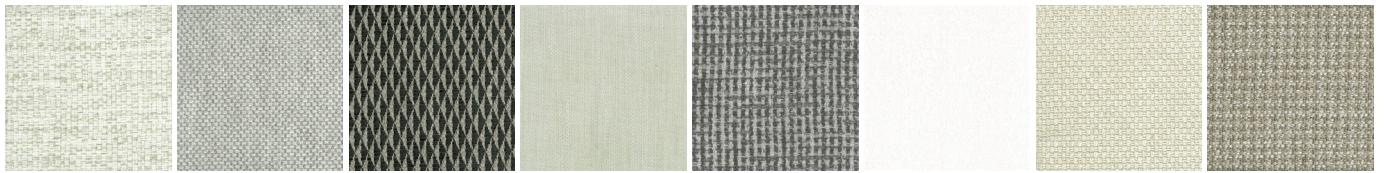

MAD CHAIR

FINISHINGS\SWIVEL BASE\GLOSSY PAINTEDBROWN NICKEL (1)

GLOSSY
PAINTEDBRO
WN NICKEL

MAD CHAIR

FINISHINGS\COVER\FABRIC (35)

CHIOS

ARGO

CORINTO