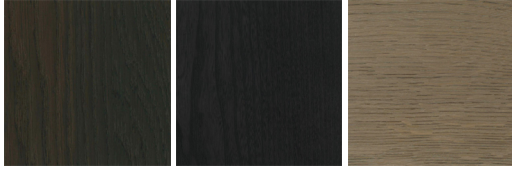

MAD CHAIR

FINISHINGS\LEGS\WOODS (3)

SPESSART
OAK

BLACK ELM

CENERO OAK

MAD CHAIR

FINISHINGS\SWIVEL BASE\ BROWN NICKEL MAT PAINTED (1)

BROWN
NICKEL MAT
PAINTED