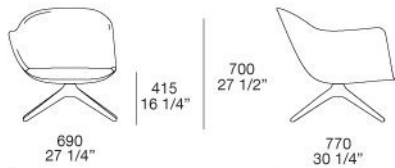

MAD CHAIR

MARCEL WANDERS (2015)

MAPN690X

Poliform