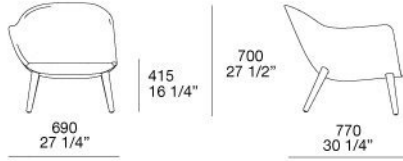

MAD CHAIR

MARCEL WANDERS (2015)

MAPL690X