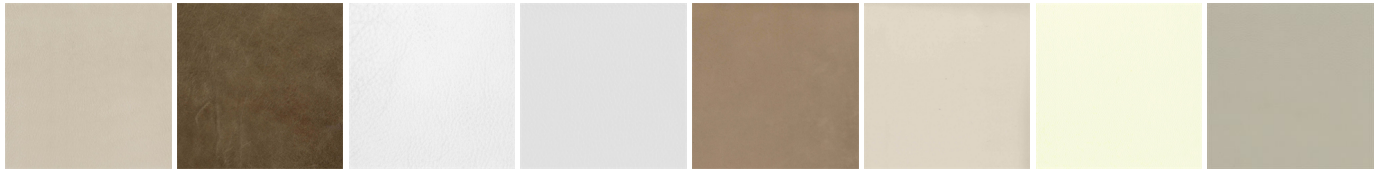

MAD CHAIR

FINISHINGS\COVER\LEATHER (8)

NABUK
LEATHER

VINTAGE
LEATHER

SUPER
LEATHER

PELLE
SPECIAL

AGED-
LOOKING
LEATHER

COLORS
LEATHER