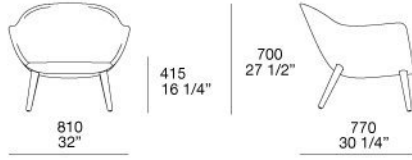

MAD CHAIR

MARCEL WANDERS (2015)

MAPL770N

Poliform