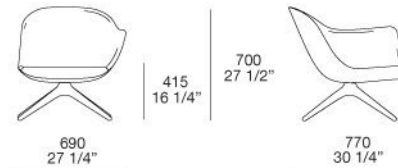

MAD CHAIR

MARCEL WANDERS (2015)

MAPN690Z

Poliform