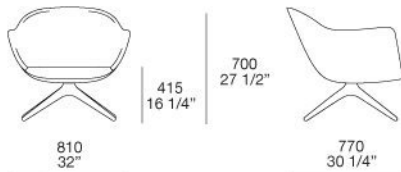

MAD CHAIR

MARCEL WANDERS (2015)

MAPN810

Poliform