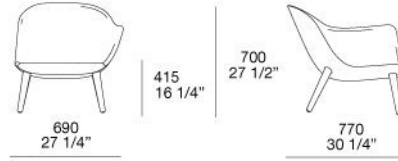

MAD CHAIR

MARCEL WANDERS (2015)

MAPL690Z

Poliform