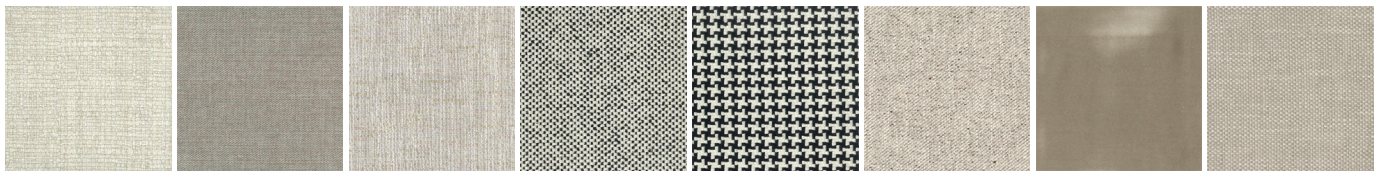

SPARTA

SALFORD

ORLEANS

DERBY

LIMOGES

OXFORD

PERSIA

RABAT