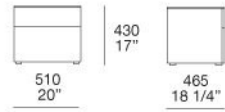

ABBINABILI

R&D POLIFORM (1991)

CDG2

CDG1

CDG

COG2

COG4

COG3