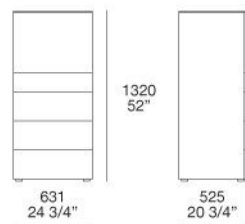

ABBINABILI

R&D POLIFORM (1991)

CDG2

CDG1

CDG

COG2

COG4

COG3