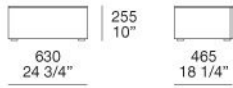

panel of wooden particles faced melamine

FEATURES

Poliform

the drawers run on partially extractable and soft closing slide runners. Feet in plastic.

Poliform

ABBINABILI

R&D POLIFORM (1991)

CDG2