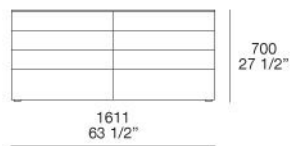

ABBINABILI

R&D POLIFORM (1991)

CDG2

CDG1

CDG

COG2

COG4

COG3