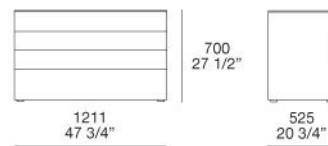

CDG1

CDG

COG2

COG4

COG3

ABBINABILI

FINISHINGS\NIGHT TABLE\WOODS (1)

SPESSART
OAK