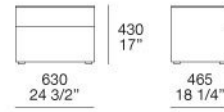

ABBINABILI

R&D POLIFORM (1991)

CDG2

CDG1

CDG

COG2

COG4

COG3