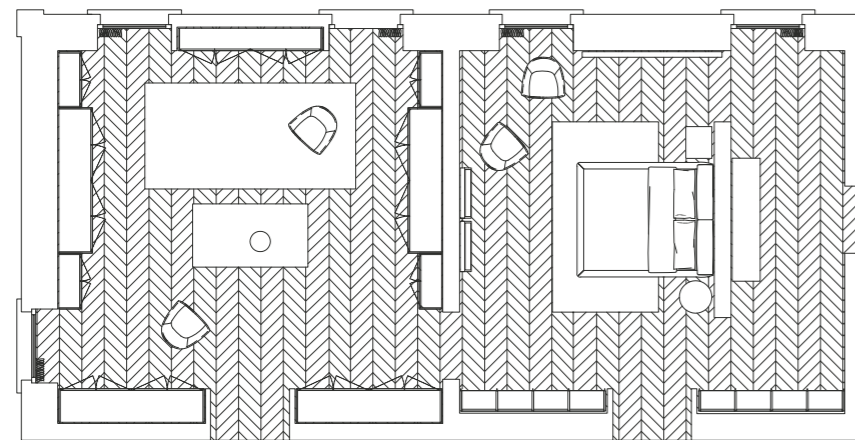

MEMORY MEETS
PRESENT
THROUGH
EXCLUSIVE
SOLUTIONS

In questo progetto: cassetiera Senzafine ad isola finitura rovere cenere. Armadi Senzafine Fitted battente, ante laccato opaco bianco e vetro trasparente riflettente. Letto Bolton, base e testata con rivestimento in tessuto sfoderabile Cordoba 10 bianco.

This project: Senzafine island chest of drawers in ash oak. Senzafine Fitted wardrobes, white mat lacquered and reflecting transparent glass leaf opening. Bolton bed with base and headboard covered in 10 white Cordoba removable fabric.