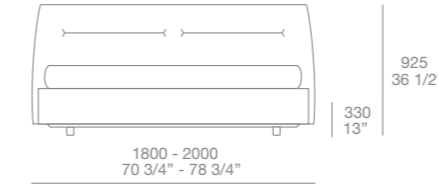

Jacqueline design Jean-Marie Massaud