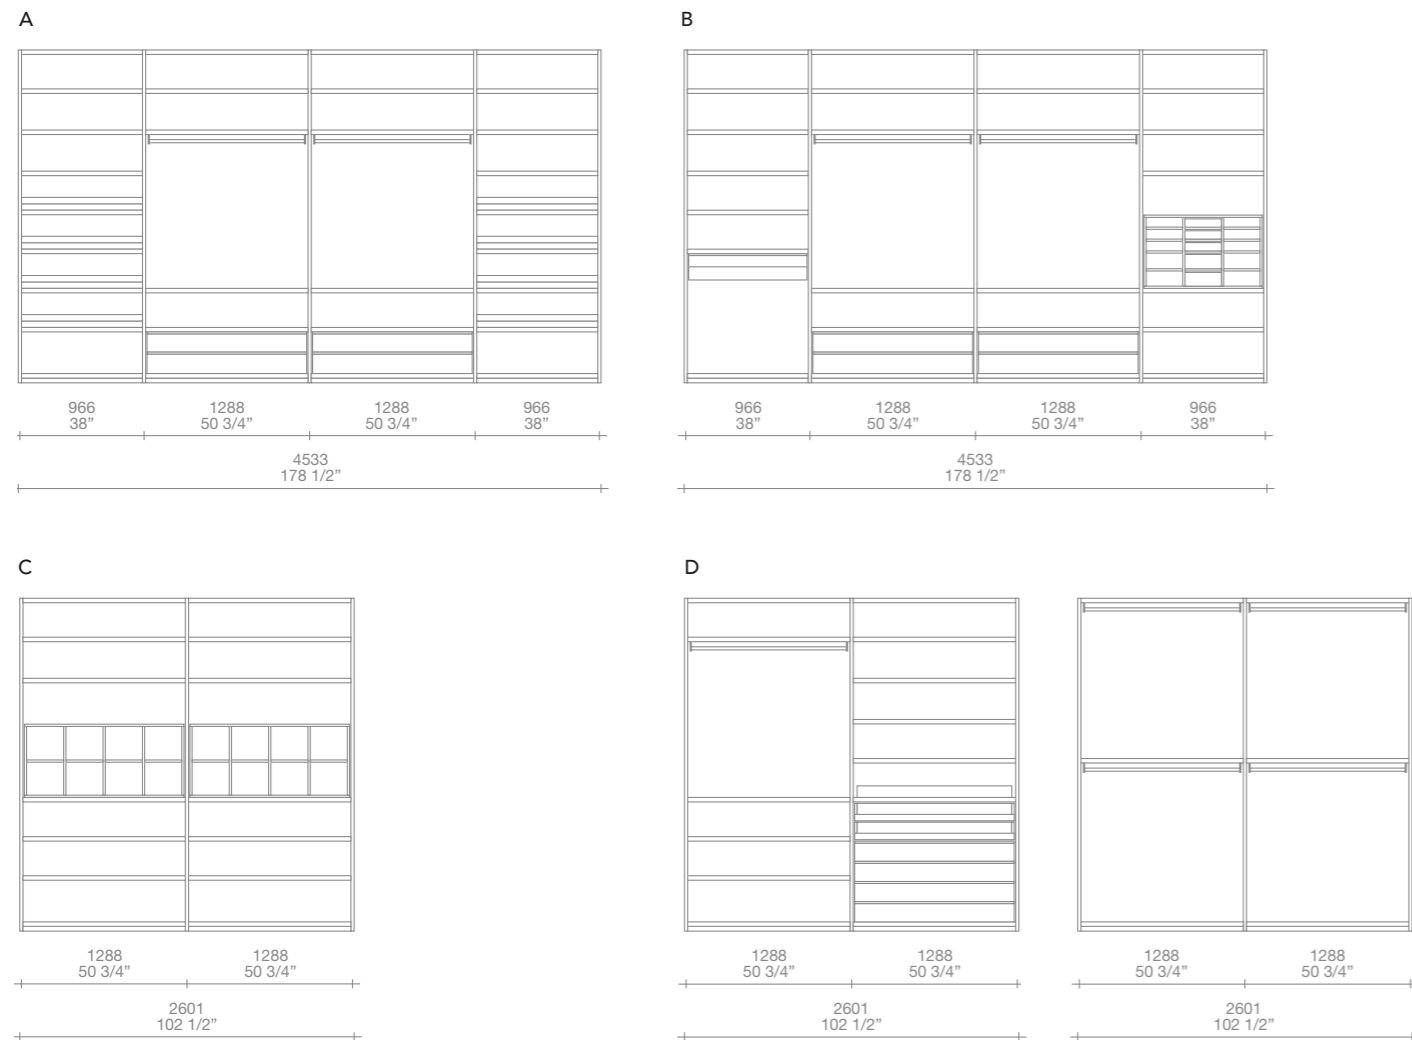

ROOM 03

Fitted armadi: ante e interni

ante: Fitted apertura battente, maniglie Fitted
interni: nobilitato rovere cenere,
tecnopelle 02 moka, verniciato piombo

A - B h 2590 p 464 - 609

finitura: laccato opaco bianco, vetro trasparente
riflettente con telaio verniciato piombo

C h 2590 p 464

finitura: laccato opaco bianco

D h 2590 p 609

finitura: laccato opaco bianco

Fitted wardrobes: doors and inner equipment

doors: Fitted leaf opening, Fitted handles
inner equipment: cenere oak melamine,
02 moka techno-leather, piombo painted

A - B h 102" d 18 1/4" - 24"

finishing: white mat lacquered, reflecting
transparent glass with piombo painted frame

C h 102" d 18 1/4"

finishing: white mat lacquered

D h 102" d 24"

finishing: white mat lacquered

Ante - Doors

Interni - Inner Equipment

Fitted armadi/wardrobes design Rodolfo Dordoni

Complementi

Senzafine cassetiera ad isola rovere cenere,
cassetti legno e cristallo trasparente con maniglie
Track verniciato piombo, piano superiore
tecnopelle 02 moka con bordi verniciato piombo

Bolton letto rivestimento tessuto sfoderabile
Cordoba 10 bianco

Abbinabili comodino rovere spessart

Bigger tavolino struttura rovere spessart, piano
marmo Emperador Dark

Onda pouf tessuto sfoderabile Merida 04 lava

Mad Chair poltrona velluto sfoderabile Persia
54 prussia, gambe rovere spessart

Complements

Senzafine island chest of drawers in cenere oak,
wood and transparent glass drawers with piombo
painted Track handles, 02 moka techno-leather top
with piombo painted frame

Bolton bed with 10 white Cordoba removable
fabric covering

Abbinabili night table in spessart oak

Bigger coffee table with spessart oak structure,
Emperador Dark marble top

Onda pouf in 04 lava Merida removable fabric

Mad Chair armchair with 54 prussia Persia removable
velvet covering, spessart oak legs