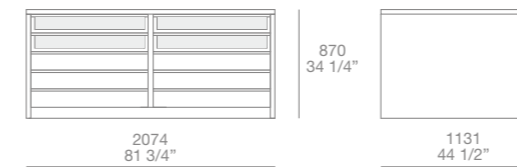

Mad Chair armchair with 54 prussia Persia removable
velvet covering, spessart oak legs

Bolton design Giuseppe Viganò

Abbinabili design CR&S Poliform

Senzafine design CR&S Poliform

Mad Chair design Marcel Wanders