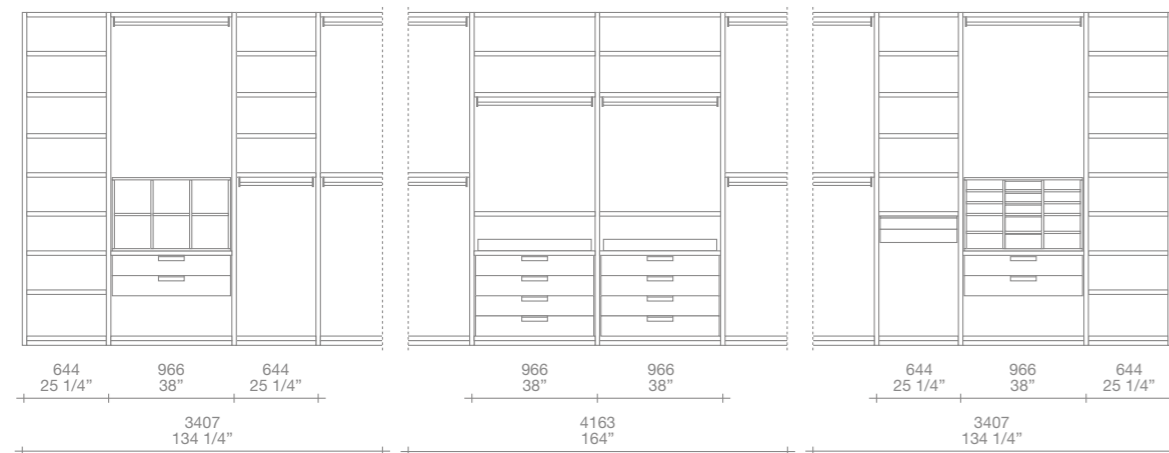

ROOM 01

Senzafine cabina armadio h 2590 p 584
finitura: nobilitato rovere cenere
attrezzatura: nobilitato rovere cenere,
tecnopelle 01 visone, verniciato piombo

New Entry armadi h 2590 p 609
ante: New Entry apertura battente, maniglie
Volo verniciato piombo
finitura ante: laccato lucido moka
interni: nobilitato rovere cenere,
tecnopelle 01 visone, verniciato piombo

Senzafine walk-in closet h 102" d 23"
finishing: cenere oak melamine
equipment: cenere oak melamine
01 visone Techno-leather, piombo painted

New Entry wardrobes h 102" d 24"
doors: New entry leaf opening, Volo handles
piombo painted
doors finishing: moka glossy lacquered
inner equipment: cenere oak melamine,
01 visone techno-leather, piombo painted

Ante - Doors

Interni - Inner Equipment

Senzafine cabina armadio/walk-in closet design Rodolfo Dordoni

New Entry armadi/wardrobes design CR&S Poliform