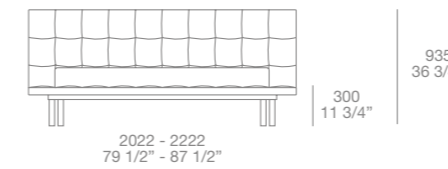

Complements

Onda bed in 880 black Invecchiata leather
Onda night tables with top and structure
in spessart oak
Hector table in spessart oak
Guest chair in 58 danubio Persia removable velvet
Ventura Lounge armchair in 8 avorio Norway
removable fabric, spessart oak structure
Play pouf in 58 danubio Persia removable fabric
Elise pouf in 412 cemento Rabat removable fabric
Tribeca coffee table with piombo painted structure
and calacatta oro marble top

Onda design Paolo Piva