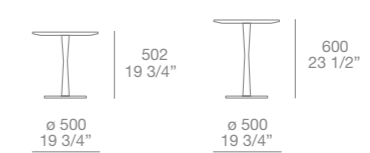

Flute design Roberto Barbieri