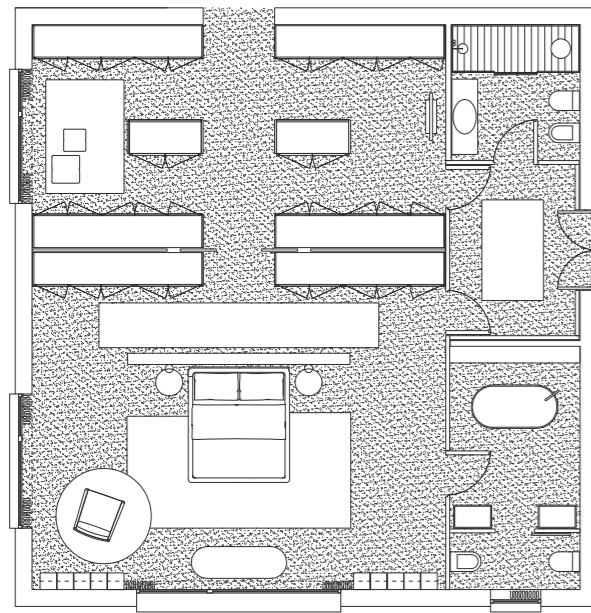

WARDROBE AS AN INNOVATIVE ARCHITECTURAL ELEMENT

In questo progetto: armadi Senzafine Fitted battente, ante laccato opaco visone, maniglie Fitted.
Armadi Senzafine Fitted battente, ante vetro trasparente riflettente e telaio alluminio verniciato piombo,
maniglie Fitted. Letto Laze, base e testata con rivestimento in pelle sfoderabile Nabuk 02 tortora.
This project: Senzafine Fitted wardrobes, leaf opening, visone mat lacquered doors, Fitted handles.
Senzafine Fitted wardrobes, leaf opening, transparent reflecting glass doors and piombo lacquered aluminium
frame with Fitted handle. Laze bed, base and headboard with covering in 02 tortora Nabuk removable leather.