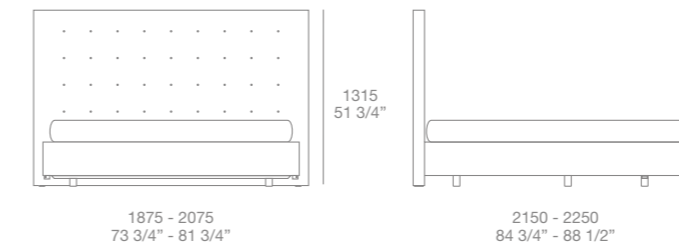

Arca design Paolo Piva