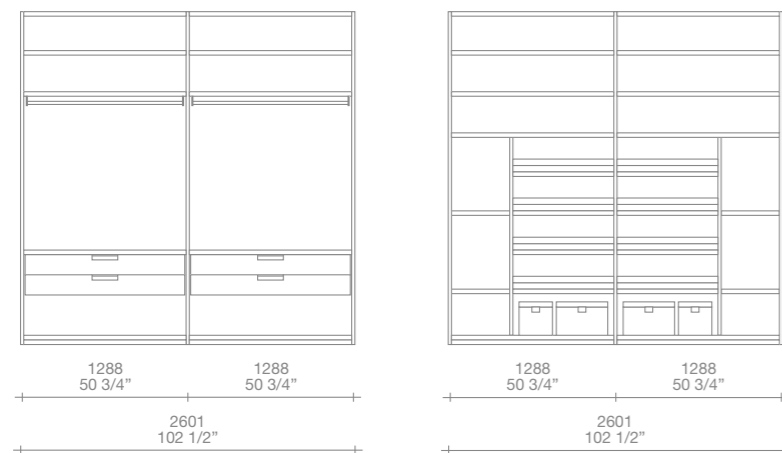

ROOM 01

Senzafine cabina armadio h 2590 p 584
finitura: nobilitato rovere cenere
attrezzatura: nobilitato rovere cenere,
tecnopelle 01 visone, verniciato piombo

New Entry armadi h 2590 p 609
ante: New Entry apertura battente, maniglie
Volo verniciato piombo
finitura ante: laccato lucido moka
interni: nobilitato rovere cenere,
tecnopelle 01 visone, verniciato piombo

Senzafine walk-in closet h 102" d 23"
finishing: cenere oak melamine
equipment: cenere oak melamine
01 visone Techno-leather, piombo painted

New Entry wardrobes h 102" d 24"
doors: New entry leaf opening, Volo handles
piombo painted
doors finishing: moka glossy lacquered
inner equipment: cenere oak melamine,
01 visone techno-leather, piombo painted

Ante - Doors

Interni - Inner Equipment

Complementi

Dream letto con giroletto e testata centrale pelle sfoderabile Special 40 ardesia, boiserie velluto sfoderabile Persia 1404 carbone
Dream comodini laccato lucido moka
Dream boiserie in velluto Persia 1404 carbone, mensole laccato lucido visone
Concorde scrittoio rovere spessart
Manta sedia pelle Vintage 96 nero
Gaston poltrona pelle Super 7 nero, struttura metallo verniciato nero lucido
Onda pouf velluto sfoderabile Persia 1401 oliva
Gant pouf pelle Nabuk 1 latte
Tribeca tavolino struttura metallo verniciato piombo, piano in marmo emperador dark
Jacqueline letto tessuto sfoderabile Lima 43 ecru cucitura 1282 acciaio
Pandora comodino rovere spessart
Mad Chair poltrona velluto sfoderabile Persia 1401 oliva, gambe rovere spessart
Flute tavolino struttura laccato opaco nero, piano marmo emperador dark
Play pouf velluto sfoderabile Persia 1403 ocra

Complements