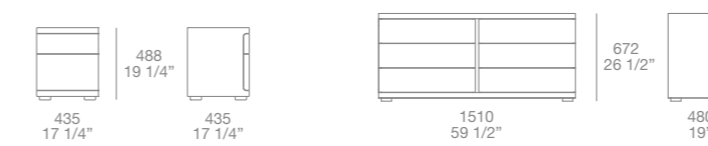

Fitted armadi/wardrobes design Rodolfo Dordoni

Senzafine cabina armadio/walk-in closet design Rodolfo Dordoni

Arca design Paolo Piva

You design D. & T.

Santa Monica design Jean-Marie Massaud

Tribeca design Jean-Marie Massaud