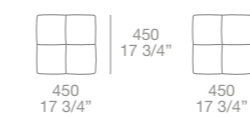

Onda design CR&S Poliform