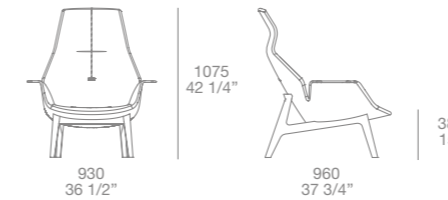

Ventura Lounge design Jean-Marie Massaud