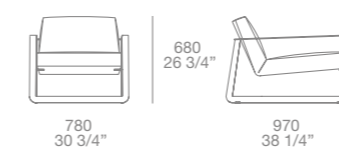

Gaston design Vincent Van Duysen