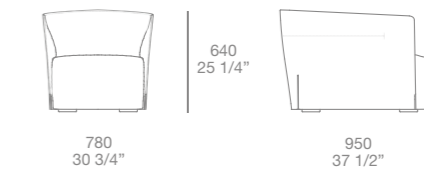

Fitted armadi/wardrobes design Rodolfo Dordoni

Senzafine cabina armadio/walk-in closet design Rodolfo Dordoni

Arca design Paolo Piva

You design D. & T.

Santa Monica design Jean-Marie Massaud

Tribeca design Jean-Marie Massaud