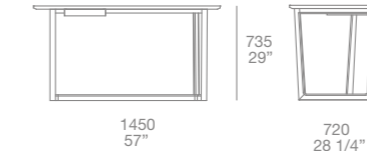

Concorde design Emmanuel Gallina