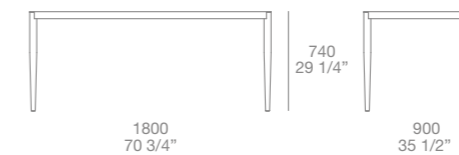

Hector design Bruno Fattorini & Partners