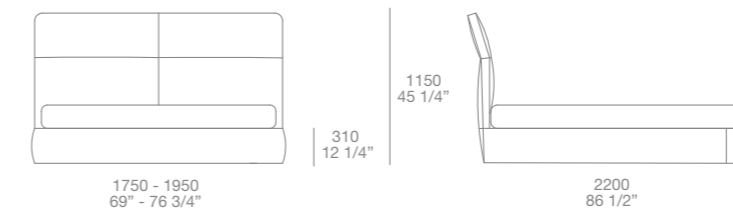

Laze design Rodolfo Dordoni