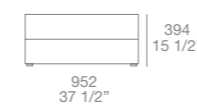

Dream design Marcel Wanders