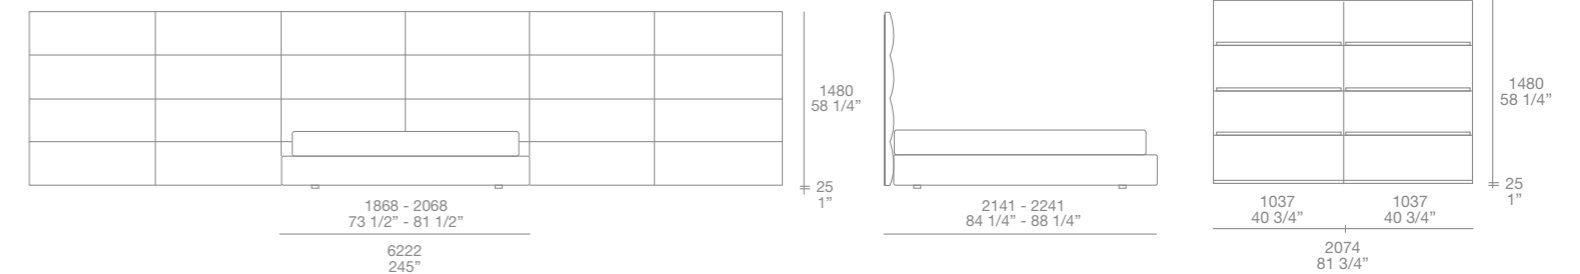

Complements

Dream bed with base and central wall panelling in removable 40 ardesia Special leather, wall panelling in removable 1404 carbone Persia velvet
Dream night tables moka glossy lacquered
Dream wall panelling in 1404 carbone Persia velvet and shelves visone glossy lacquered
Concorde writing desk in spessart oak
Manta chair in 96 nero Vintage leather
Gaston armchair in 7 nero Super leather, black glossy metal painted structure.
Onda pouf in removable 1401 oliva Persia fabric
Gant pouf in 1 latte Nabuk leather
Tribeca coffee table piombo painted metal structure with emperador dark marble top
Jacqueline bed in 43 ecru Lima removable fabric and 1282 acciaio stitching.
Pandora night table in spessart oak
Mad Chair armchair in 1401 oliva Persia removable velvet, spessart oak legs.
Flute coffee table with nero mat lacquered structure, emperador dark marble top.
Play pouf in 1403 ocra Persia removable velvet.

Dream design Marcel Wanders