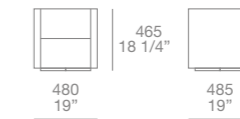

Onda design CR&S Poliform