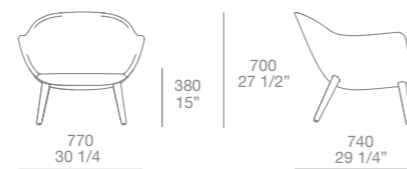

ROOM 01

Senzafine cabina armadio h 2590 p 584
finitura: nobilitato rovere cenere
attrezzatura: nobilitato rovere cenere,
tecnopelle 01 visone, verniciato piombo

New Entry armadi h 2590 p 609
ante: New Entry apertura battente, maniglie
Volo verniciato piombo
finitura ante: laccato lucido moka
interni: nobilitato rovere cenere,
tecnopelle 01 visone, verniciato piombo

Senzafine walk-in closet h 102" d 23"
finishing: cenere oak melamine
equipment: cenere oak melamine
01 visone Techno-leather, piombo painted

New Entry wardrobes h 102" d 24"
doors: New entry leaf opening, Volo handles
piombo painted
doors finishing: moka glossy lacquered
inner equipment: cenere oak melamine,
01 visone techno-leather, piombo painted

Ante - Doors

Interni - Inner Equipment

Complementi

Dream letto con giroletto e testata centrale pelle sfoderabile Special 40 ardesia, boiserie velluto sfoderabile Persia 1404 carbone
Dream comodini laccato lucido moka
Dream boiserie in velluto Persia 1404 carbone, mensole laccato lucido visone
Concorde scrittoio rovere spessart
Manta sedia pelle Vintage 96 nero
Gaston poltrona pelle Super 7 nero, struttura metallo verniciato nero lucido
Onda pouf velluto sfoderabile Persia 1401 oliva
Gant pouf pelle Nabuk 1 latte
Tribeca tavolino struttura metallo verniciato piombo, piano in marmo emperador dark
Jacqueline letto tessuto sfoderabile Lima 43 ecru cucitura 1282 acciaio
Pandora comodino rovere spessart
Mad Chair poltrona velluto sfoderabile Persia 1401 oliva, gambe rovere spessart
Flute tavolino struttura laccato opaco nero, piano marmo emperador dark
Play pouf velluto sfoderabile Persia 1403 ocra

Complements