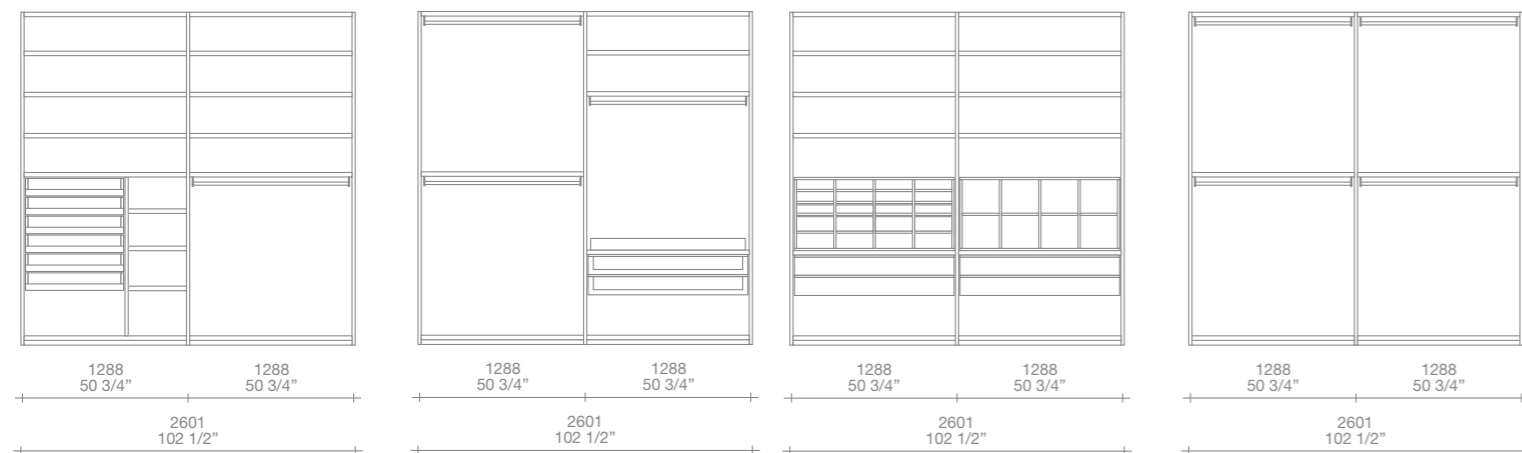

Bangkok armadi/wardrobes design Operadesign

Complementi

Onda letto pelle Invecchiata 880 nero
Onda comodini struttura e piano rovere
spessart
Hector tavolo rovere spessart
Guest sedia velluto sfoderabile Persia 58 danubio
Ventura Lounge poltrona tessuto sfoderabile
Norway 8 avorio struttura rovere spessart
Play pouf velluto sfoderabile Persia 58 danubio
Elise pouf tessuto sfoderabile Rabat 412 cemento
Tribeca tavolino struttura verniciato piombo,
piano marmo calacatta oro

Complements

Onda bed in 880 black Invecchiata leather
Onda night tables with top and structure
in spessart oak
Hector table in spessart oak
Guest chair in 58 danubio Persia removable velvet
Ventura Lounge armchair in 8 avorio Norway
removable fabric, spessart oak structure
Play pouf in 58 danubio Persia removable fabric
Elise pouf in 412 cemento Rabat removable fabric
Tribeca coffee table with piombo painted structure
and calacatta oro marble top