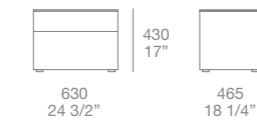

Abbinabili design CR&S Poliform