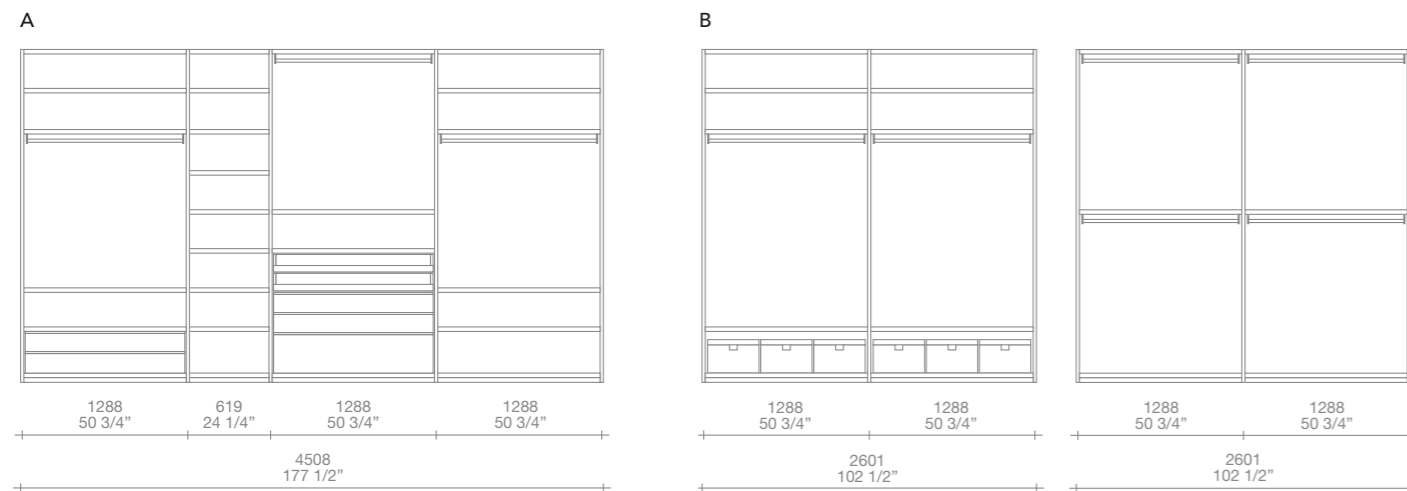

Senzafine cabina armadio h 2590 p 584
finitura: nobilitato noce c.
attrezzatura: nobilitato noce c., tecno pelle 01
visone, verniciato piombo

Fitted wardrobes: doors and inner equipment

doors: Fitted, leaf opening
inner equipment: walnut c. melamine,
01 visone techno-leather, piombo painted

A h 102" d 24"
finishing: arena mat lacquered, piombo painted
Volo handles, reflecting transparent glass with
piombo painted frame and piombo painted
Fitted handle

B h 102" d 24"
finishing: arena mat lacquered, piombo painted
Volo handles

Senzafine walk-in closet h 102" d 23"
finishing: walnut c. melamine
equipment: walnut c. melamine,
01 visone techno-leather, piombo painted

Ante - Doors

Interni - Inner Equipment

Complementi

Arca letto pelle sfoderabile Nabuk 1 latte
Tribeca tavolino struttura metallo verniciato
piombo, piano marmo calacatta oro
You comodino e cassettera rovere spessart
Santa Monica poltrona pelle Nabuk 5 grafite
Onda pouf tessuto sfoderabile Merida 04 lava
Dune pouf tessuto sfoderabile Rabat 412 cemento

Complements

Arca bed in 1 latte Nabuk removable leather
Tribeca coffee table piombo painted metal structure,
Calacatta oro marble top
You night table and chest of drawers in spessart oak
Santa Monica armchair in 5 grafite Nabuk leather
Onda pouf in 04 lava Merida removable fabric
Dune pouf in 412 cemento Rabat removable fabric

Fitted armadi/wardrobes design Rodolfo Dordoni