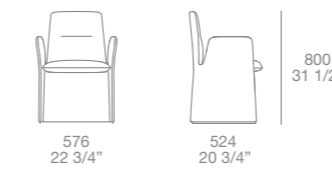

Guest design Rodolfo Dordoni