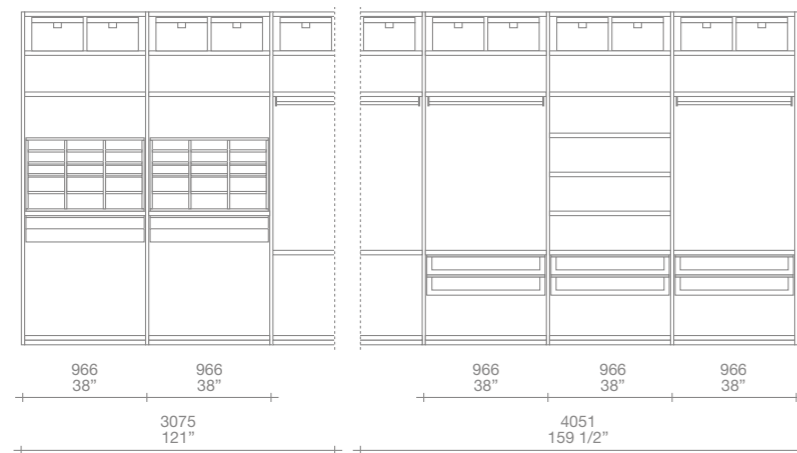

Senzafine cabina armadio/walk-in closet design Rodolfo Dordoni