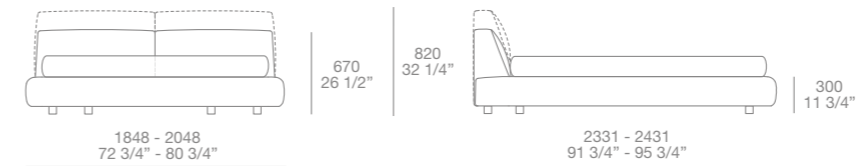

Bolton design Giuseppe Viganò

Abbinabili design CR&S Poliform

Senzafine design CR&S Poliform