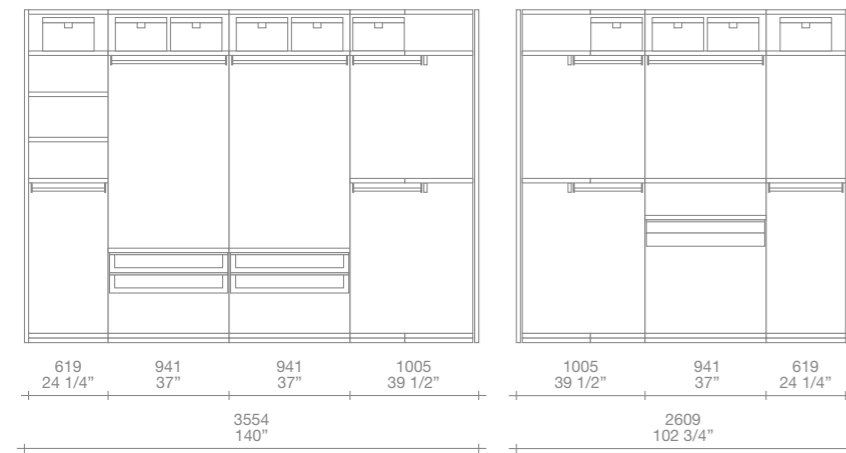

ROOM 02

Ubik cabina armadio h 2590
finitura pannelli: laccato opaco visone
attrezzatura: nobilitato rovere cenere,
tecnopelle 01 visone, verniciato piombo

Bangkok armadi h 2590 p 609
ante: apertura complanare
finitura: cuoio 03 grigio scuro
interni: nobilitato rovere cenere,
tecnopelle 01 visone, verniciato piombo

Ubik walk-in closet h 102"
panels finishing: visone mat lacquered
equipment: cenere oak melamine,
01 visone techno-leather, piombo painted

Bangkok wardrobes h 102" d 24"
doors: coplanar doors opening
finishing: 03 grigio scuro hide
inner equipment: cenere oak melamine,
01 visone techno-leather, piombo painted

Ante - Doors

Ubik schienali - Ubik backs

Interni - Inner Equipment

Ubik cabina armadio/walk-in closet design CR&S Poliform