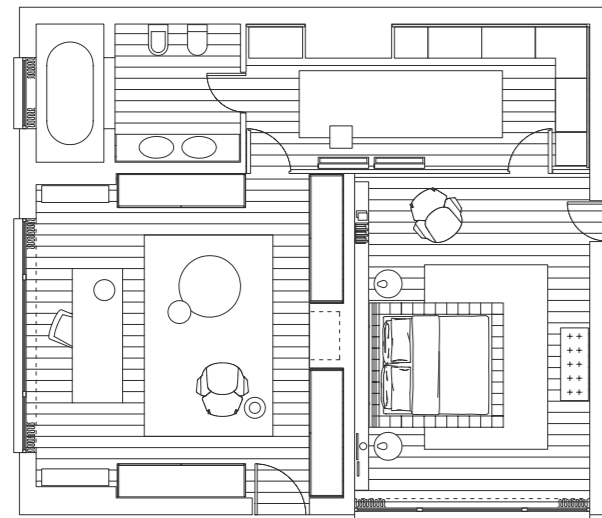

NATURAL
MATERIALS TURN
THE PROJECT
INTO A LIVING
PHILOSOPHY

In questo progetto: armadi Senzafine Bangkok complanare, ante in cuoio grigio. cabina armadio Ubik con pannelli a parete laccato opaco visone, ripiani e cassettiere sospese nobilitato rovere cenere. Letto Onda rivestito in pelle Invecchiata 880 nero con lavorazione capitonné.

This project: Senzafine Bangkok wardrobes with grigio hide coplanar doors. Ubik walk-in closet with visone mat lacquered wall panels, shelves and hanging chest of drawers in cenere oak melamine. Onda bed in 880 black Invecchiata leather with quilted padding.