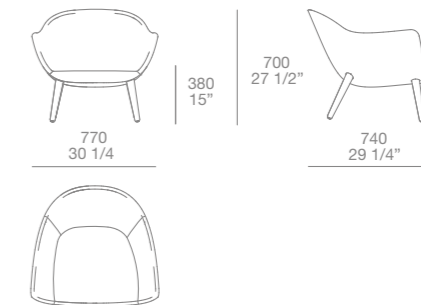

Mad Chair armchair with 54 prussia Persia removable
velvet covering, spessart oak legs

Bolton design Giuseppe Viganò

Abbinabili design CR&S Poliform

Senzafine design CR&S Poliform

Mad Chair design Marcel Wanders