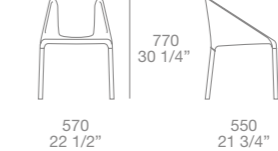

Manta design Rodrigo Torres