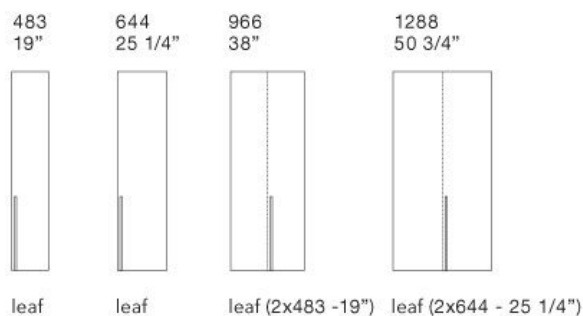

MADISON *design Carlo Colombo* senzafine doors collection

unit widths