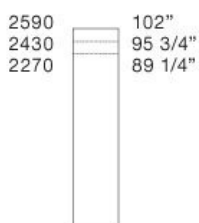

MADISON

CARLO COLOMBO (2003)

wardrobes

Size calculation with side thickness 25 - 1"

To obtain the total width, add to the sum of the columns mm 25 - 1" for the lateral side.

MADISON *design Carlo Colombo* senzafine doors collection

unit widths

unit heights

Door section

NB

Doors can be reduced in width and height (max width reduction mm 70 - 2 3/4", minimum height mm 2270 - 89 1/4").

Not available for single unit and left single unit.

No cut available for mansard wardrobe.

Ego doors cannot be leant next to it.

Poliform