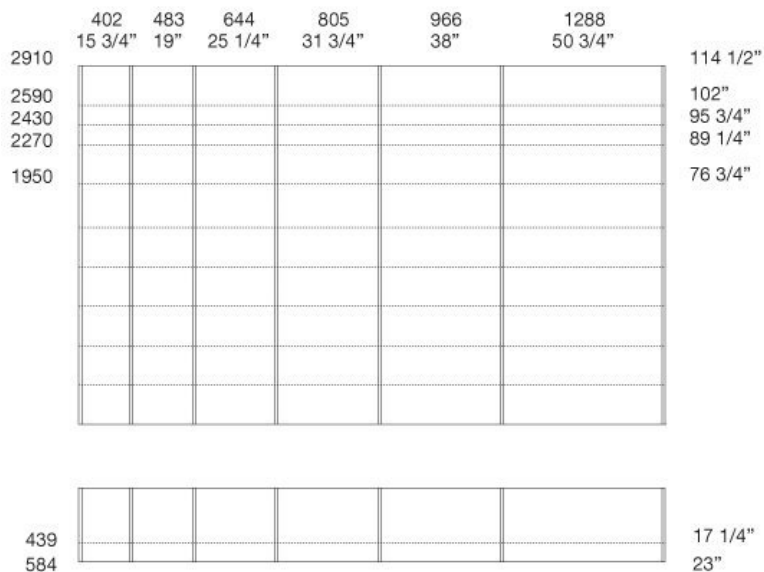

### HANDLE

integrated

## Size calculation with side thickness 25 - 1"

To obtain the total width, add to the sum of the columns mm 25 - 1" for the lateral side.