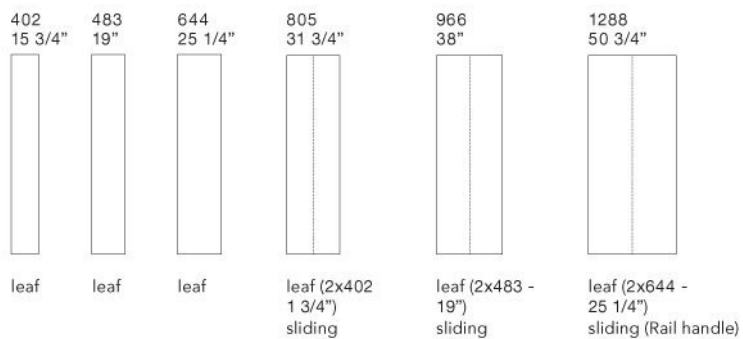

Door finishing

panel of wooden particles mat lacquered colours

Profile finishing

painted aluminium/mat lacquered

SKIN

R&D POLIFORM (2016)

DIMENSIONS

wardrobes

Size calculation with side thickness 25 - 1"

To obtain the total width, add to the sum of the columns mm 25 - 1" for the lateral side.

SKIN design CR&S Poliform
senzafine doors collection

unit widths

unit heights

Door section

Note

Lateral sides: not available in melamine Skin mat lacquered colours finishings.
Sliding door width mm 1288 - 50 3/4" is available only with Rail handle up to h 2590 - 102".

Poliform

SKIN