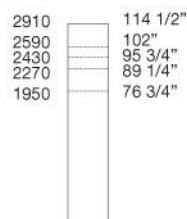

Size calculation with side thickness 25 - 1"

To obtain the total width, add to the sum of the columns mm 25 - 1" for the lateral side.

SKIN design CR&S Poliform
senzafine doors collection

unit widths

unit heights

Door section

Note

Lateral sides: not available in melamine Skin mat lacquered colours finishings.
Sliding door width mm 1288 - 50 3/4" is available only with Rail handle up to h 2590 - 102".

Poliform

SKIN