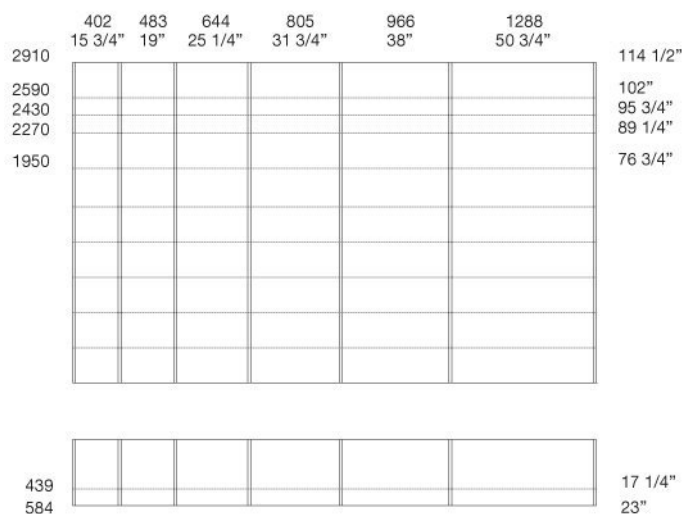

Size calculation with side thickness 25 - 1"

To obtain the total width, add to the sum of the columns mm 25 - 1" for the lateral side.

SKIN design CR&S Poliform
senzafine doors collection

unit widths

unit heights