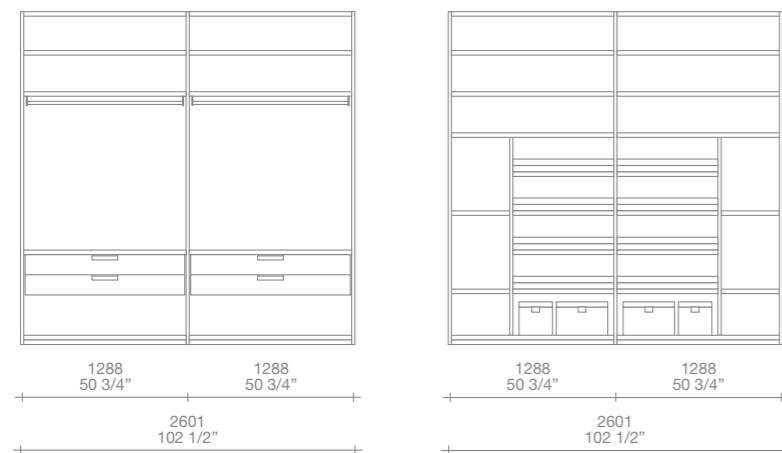

ROOM 01

Senzafine cabina armadio h 2590 p 584
finitura: nobilitato rovere cenere
attrezzatura: nobilitato rovere cenere,
tecnopelle 01 visone, verniciato piombo

New Entry armadi h 2590 p 609
ante: New Entry apertura battente, maniglie
Volo verniciato piombo
finitura ante: laccato lucido moka
interni: nobilitato rovere cenere,
tecnopelle 01 visone, verniciato piombo

Senzafine walk-in closet h 102" d 23"
finishing: cenere oak melamine
equipment: cenere oak melamine
01 visone Techno-leather, piombo painted

New Entry wardrobes h 102" d 24"
doors: New entry leaf opening, Volo handles
piombo painted
doors finishing: moka glossy lacquered
inner equipment: cenere oak melamine,
01 visone techno-leather, piombo painted

Ante - Doors

Interni - Inner Equipment

Complementi

Dream letto con giroletto e testata centrale pelle sfoderabile Special 40 ardesia, boiserie velluto sfoderabile Persia 1404 carbone
Dream comodini laccato lucido moka
Dream boiserie in velluto Persia 1404 carbone, mensole laccato lucido visone
Concorde scrittoio rovere spessart
Manta sedia pelle Vintage 96 nero
Gaston poltrona pelle Super 7 nero, struttura metallo verniciato nero lucido
Onda pouf velluto sfoderabile Persia 1401 oliva
Gant pouf pelle Nabuk 1 latte
Tribeca tavolino struttura metallo verniciato piombo, piano in marmo emperador dark
Jacqueline letto tessuto sfoderabile Lima 43 ecru cucitura 1282 acciaio
Pandora comodino rovere spessart
Mad Chair poltrona velluto sfoderabile Persia 1401 oliva, gambe rovere spessart
Flute tavolino struttura laccato opaco nero, piano marmo emperador dark
Play pouf velluto sfoderabile Persia 1403 ocra

Complements