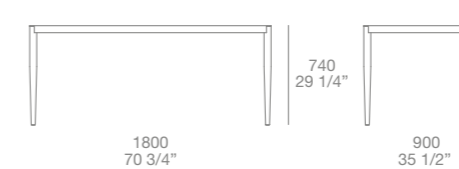

Hector design Bruno Fattorini & Partners