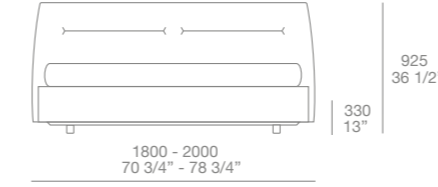

Jacqueline design Jean-Marie Massaud

Flute design Roberto Barbieri