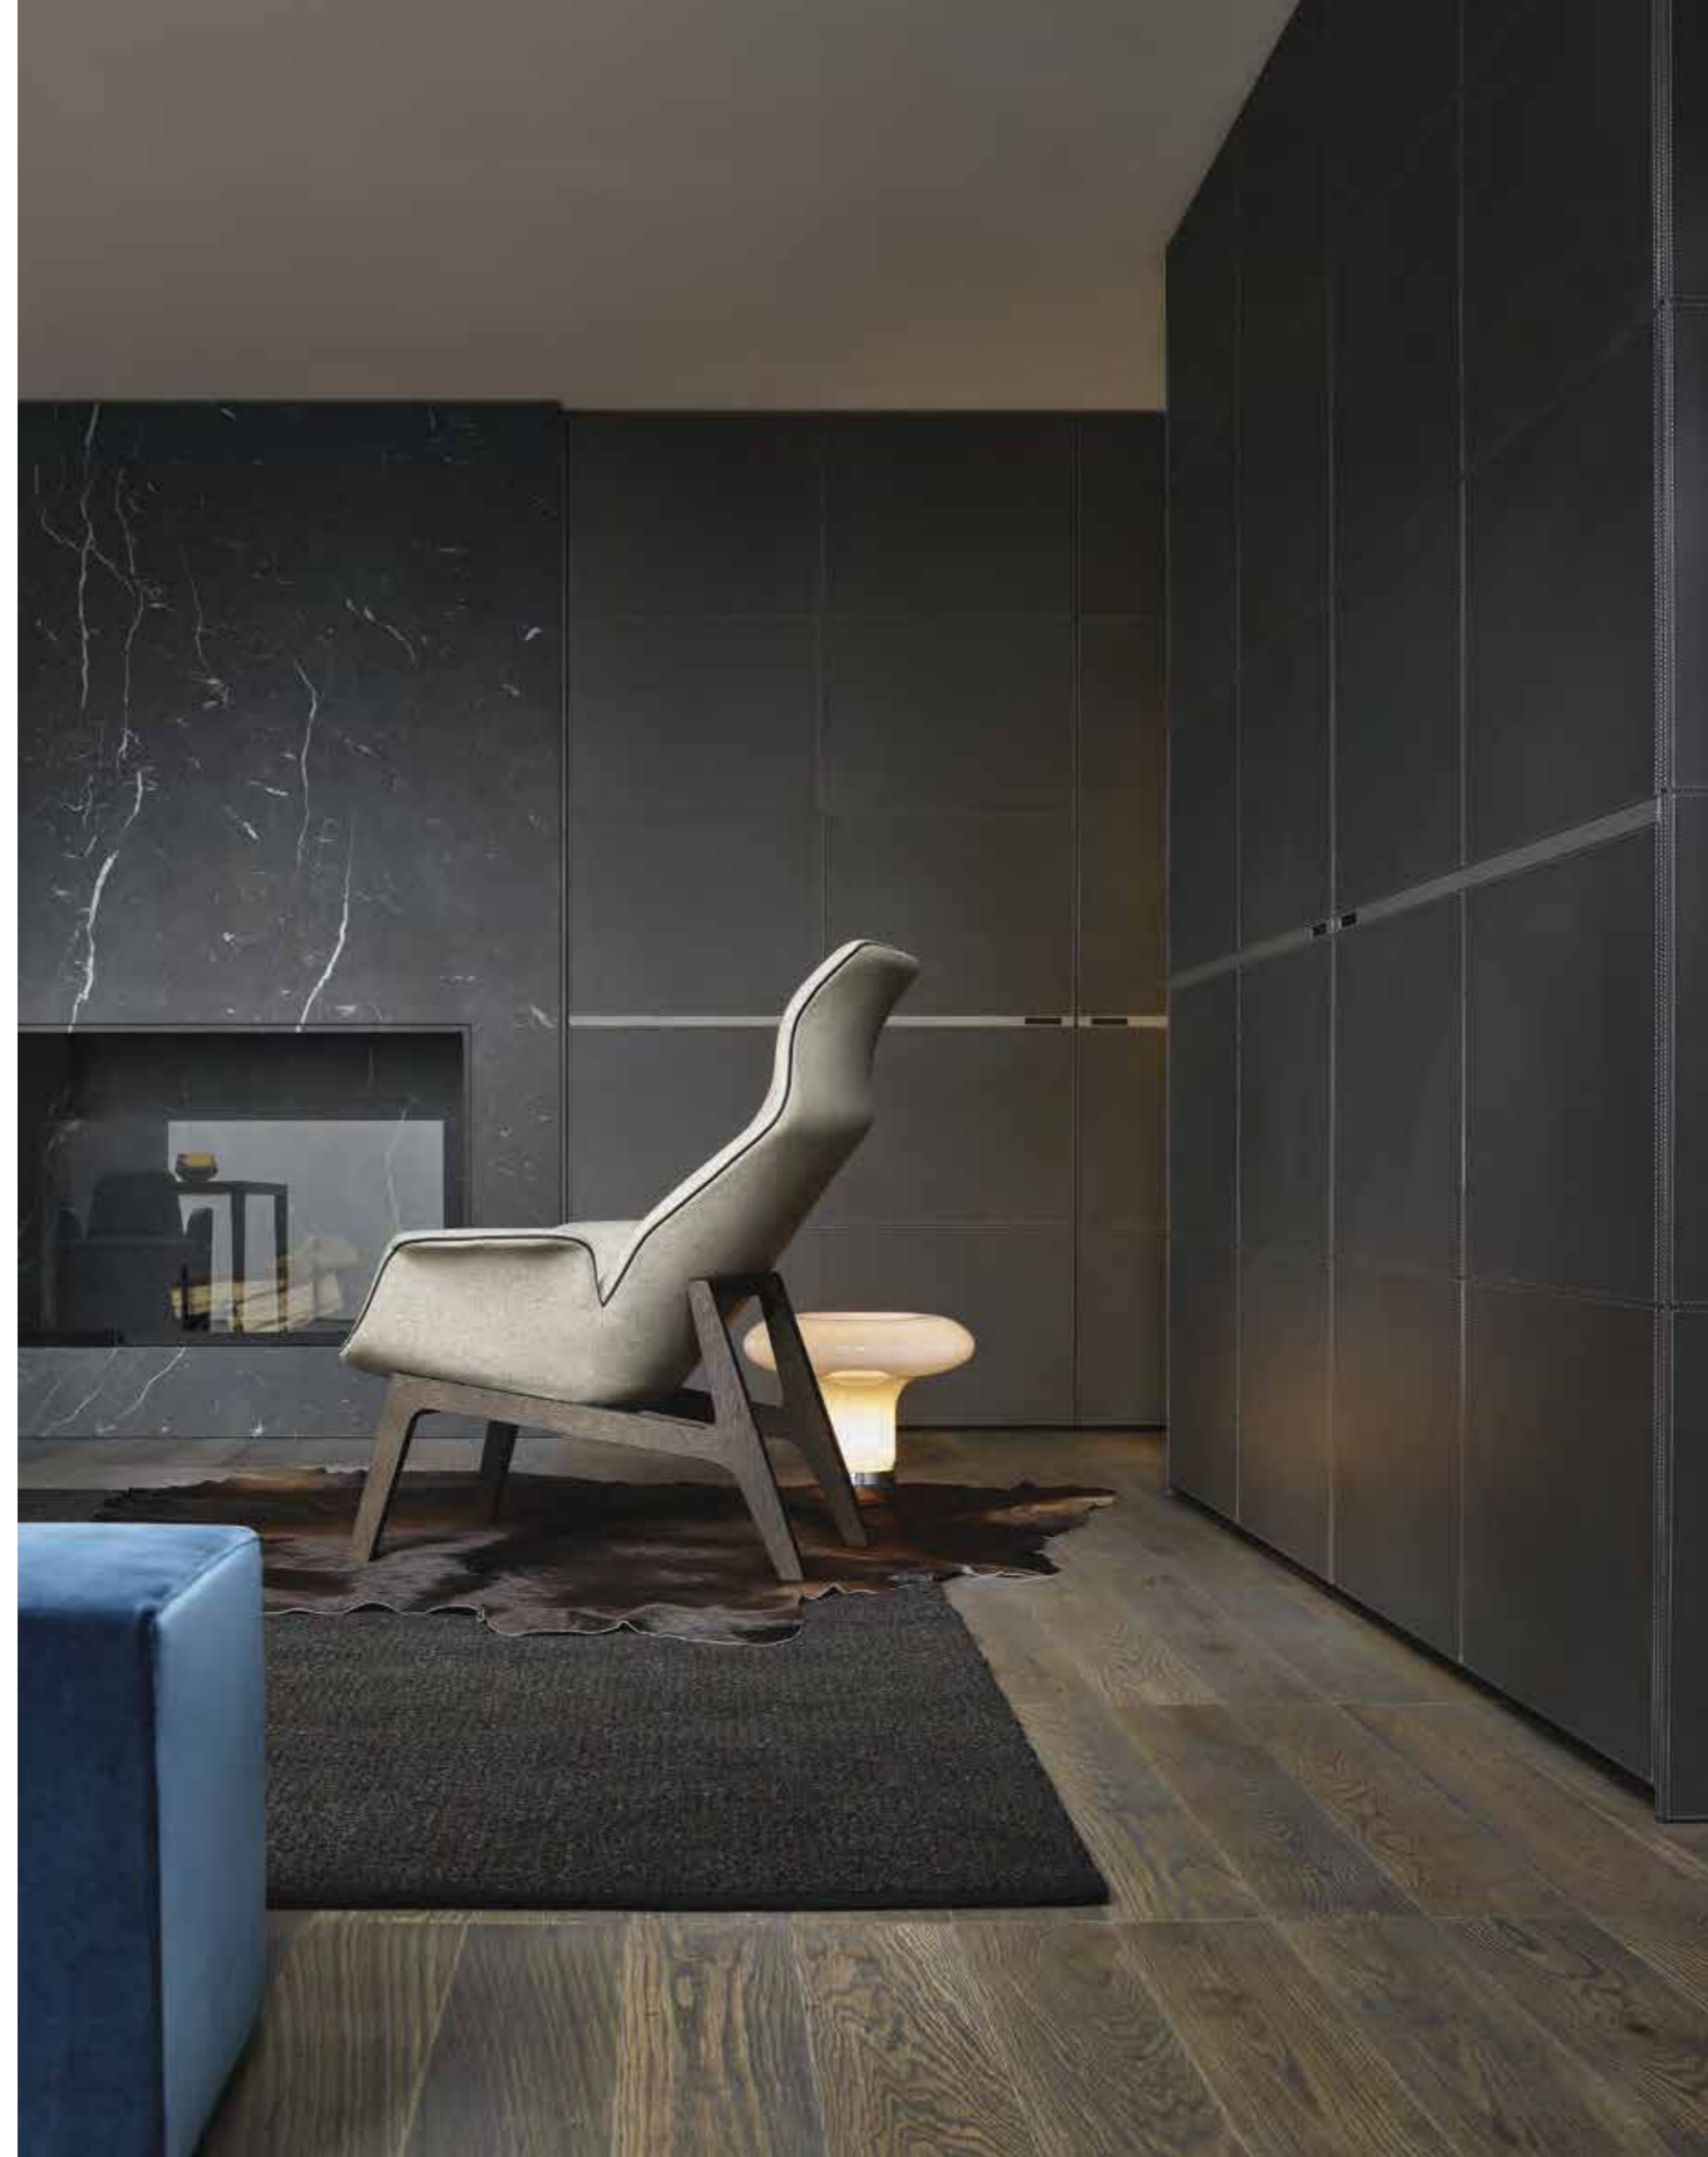

This project: Senzafine Bangkok wardrobes with grigio hide coplanar doors. Ubik walk-in closet with visone mat lacquered wall panels, shelves and hanging chest of drawers in cenere oak melamine. Onda bed in 880 black Invecchiata leather with quilted padding.