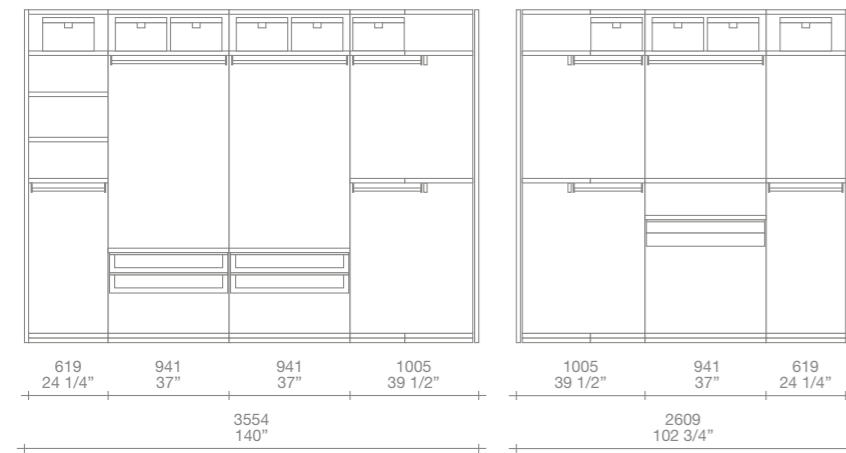

ROOM 02

Ubik cabina armadio h 2590
finitura pannelli: laccato opaco visone
attrezzatura: nobilitato rovere cenere,
tecnopelle 01 visone, verniciato piombo

Bangkok armadi h 2590 p 609
ante: apertura complanare
finitura: cuoio 03 grigio scuro
interni: nobilitato rovere cenere,
tecnopelle 01 visone, verniciato piombo

Ubik walk-in closet h 102"
panels finishing: visone mat lacquered
equipment: cenere oak melamine,
01 visone techno-leather, piombo painted

Bangkok wardrobes h 102" d 24"
doors: coplanar doors opening
finishing: 03 grigio scuro hide
inner equipment: cenere oak melamine,
01 visone techno-leather, piombo painted

Ante - Doors

Ubik schienali - Ubik backs

Interni - Inner Equipment

Ubik cabina armadio/walk-in closet design CR&S Poliform