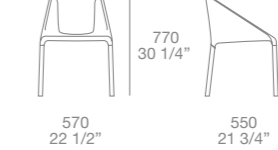

Manta design Rodrigo Torres