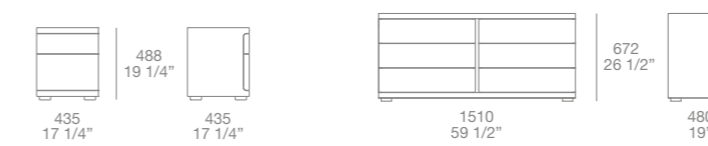

You design D. & T.