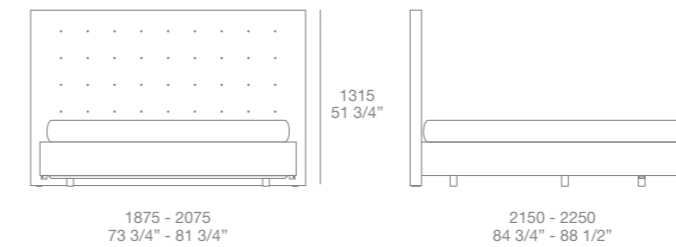

Arca design Paolo Piva