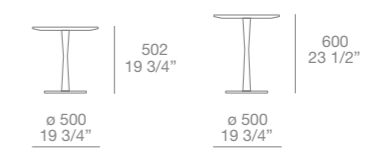

Flute design Roberto Barbieri