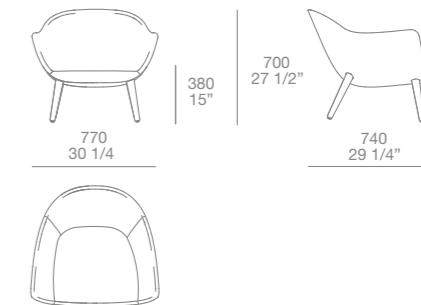

Mad Chair design Marcel Wanders

Bigger design Carlo Colombo

Onda design CR&S Poliform