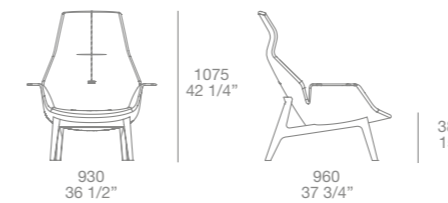

Ventura Lounge design Jean-Marie Massaud