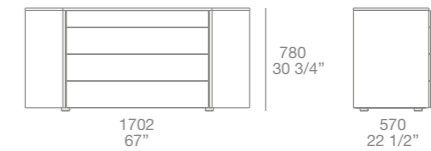

Onda design CR&S Poliform