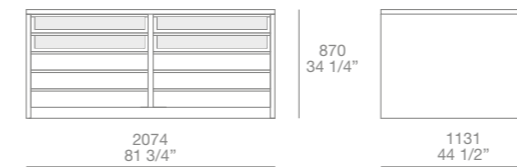

ROOM 03

Fitted armadi: ante e interni

ante: Fitted apertura battente, maniglie Fitted
interni: nobilitato rovere cenere,
tecnopelle 02 moka, verniciato piombo

A - B h 2590 p 464 - 609

finitura: laccato opaco bianco, vetro trasparente
riflettente con telaio verniciato piombo

C h 2590 p 464

finitura: laccato opaco bianco

D h 2590 p 609

finitura: laccato opaco bianco

Fitted wardrobes: doors and inner equipment

doors: Fitted leaf opening, Fitted handles
inner equipment: cenere oak melamine,
02 moka techno-leather, piombo painted

A - B h 102" d 18 1/4" - 24"

finishing: white mat lacquered, reflecting
transparent glass with piombo painted frame

C h 102" d 18 1/4"

finishing: white mat lacquered

D h 102" d 24"

finishing: white mat lacquered

Ante - Doors

Interni - Inner Equipment

Fitted armadi/wardrobes design Rodolfo Dordoni

Complementi

Senzafine cassetiera ad isola rovere cenere,
cassetti legno e cristallo trasparente con maniglie
Track verniciato piombo, piano superiore
tecnopelle 02 moka con bordi verniciato piombo
Bolton letto rivestimento tessuto sfoderabile
Cordoba 10 bianco

Abbinabili comodino rovere spessart
Bigger tavolino struttura rovere spessart, piano
marmo Emperador Dark

Onda pouf tessuto sfoderabile Merida 04 lava
Mad Chair poltrona velluto sfoderabile Persia
54 prussia, gambe rovere spessart

Complements

Senzafine island chest of drawers in cenere oak,
wood and transparent glass drawers with piombo
painted Track handles, 02 moka techno-leather top
with piombo painted frame
Bolton bed with 10 white Cordoba removable
fabric covering

Abbinabili night table in spessart oak
Bigger coffee table with spessart oak structure,
Emperador Dark marble top