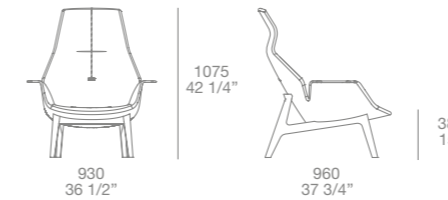

Ventura Lounge design Jean-Marie Massaud