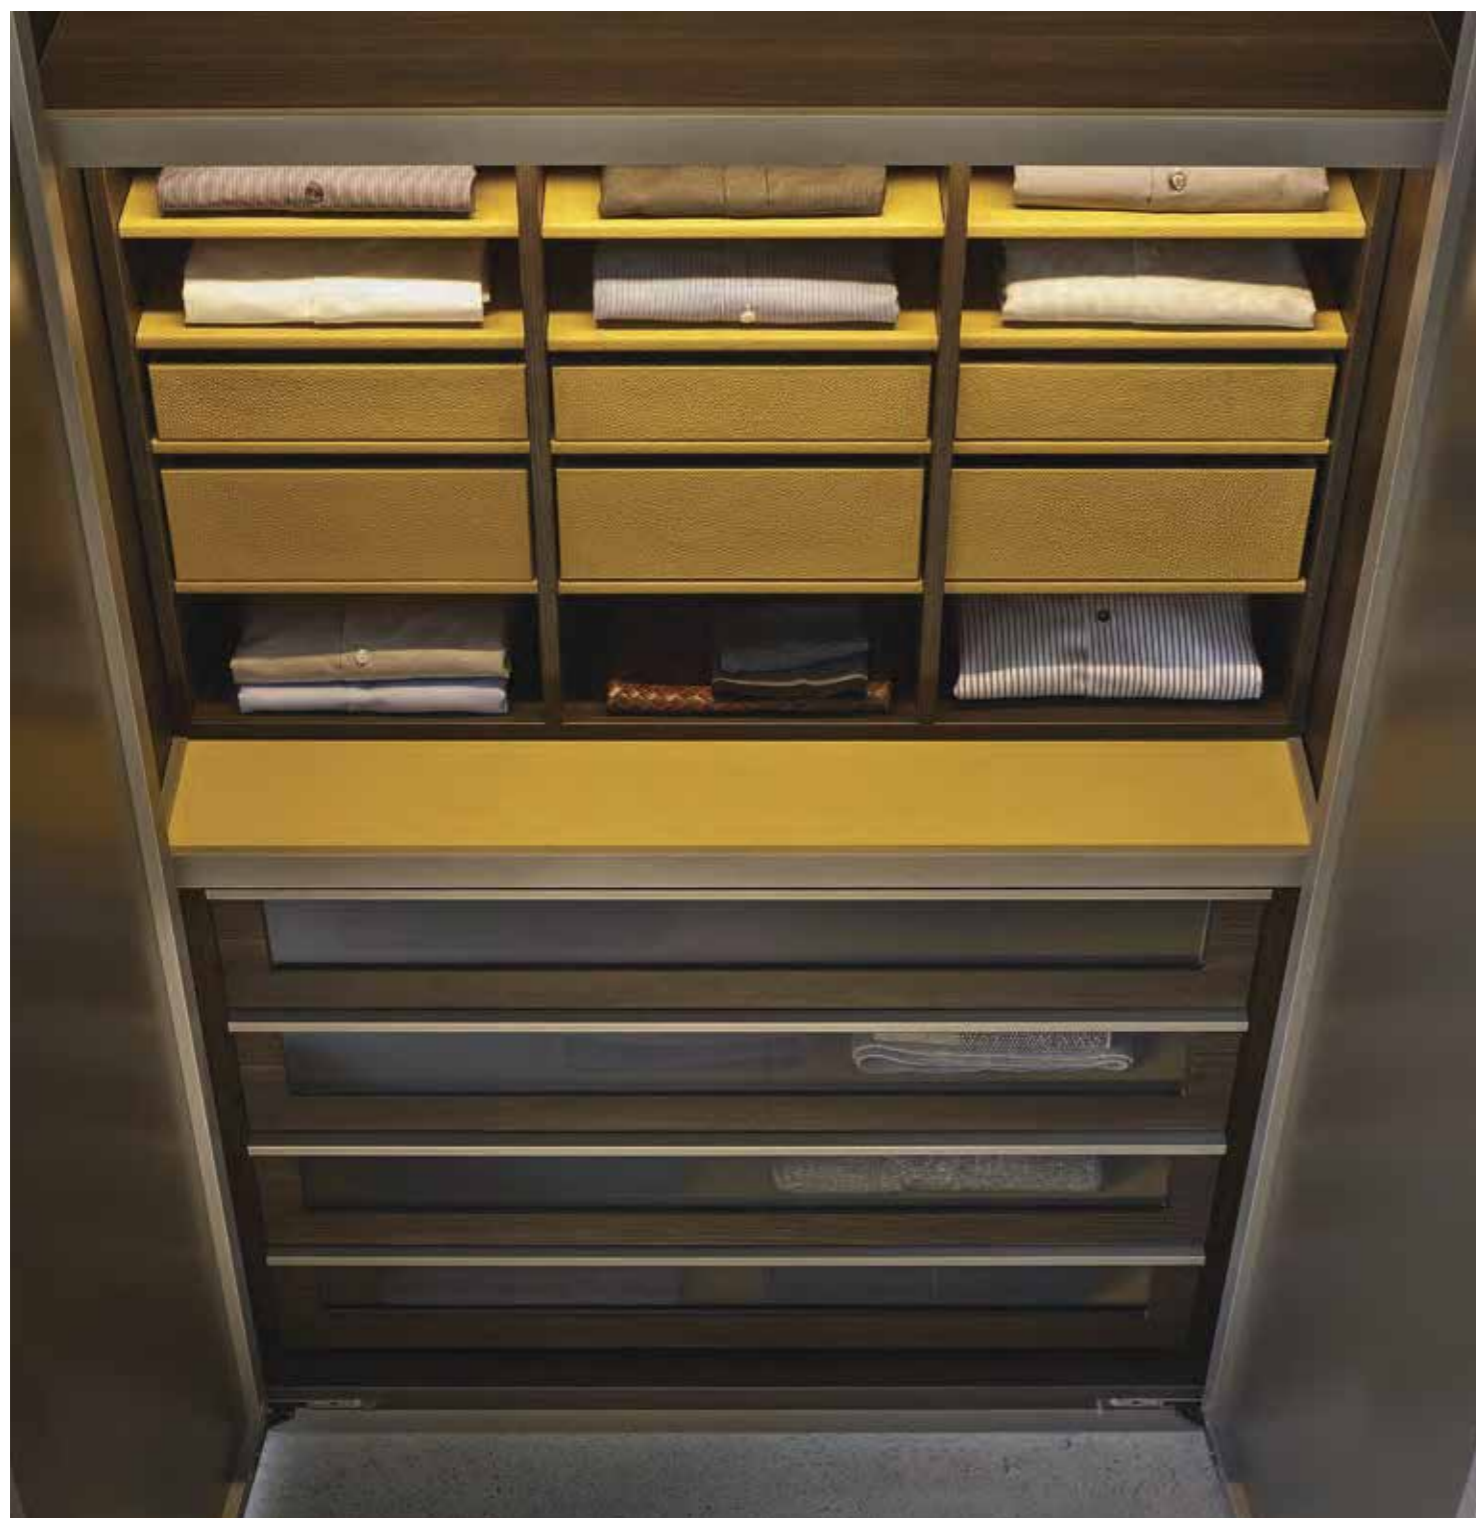

# WARDROBE AS AN INNOVATIVE ARCHITECTURAL ELEMENT

In questo progetto: armadi Senzafine Fitted battente, ante laccato opaco visone, maniglie Fitted.  
Armadi Senzafine Fitted battente, ante vetro trasparente riflettente e telaio alluminio verniciato piombo,  
maniglie Fitted. Letto Laze, base e testata con rivestimento in pelle sfoderabile Nabuk 02 tortora.  
This project: Senzafine Fitted wardrobes, leaf opening, visone mat lacquered doors, Fitted handles.  
Senzafine Fitted wardrobes, leaf opening, transparent reflecting glass doors and piombo lacquered aluminium  
frame with Fitted handle. Laze bed, base and headboard with covering in 02 tortora Nabuk removable leather.