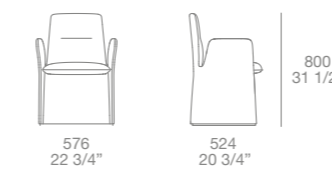

Guest design Rodolfo Dordoni