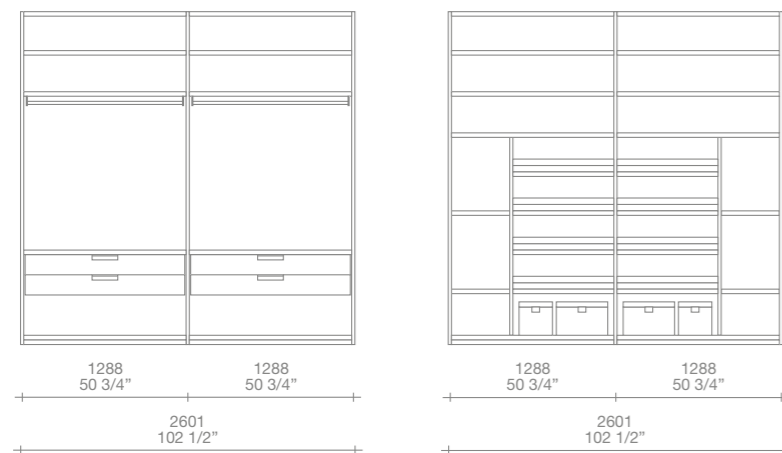

New Entry armadi/wardrobes design CR&S Poliform