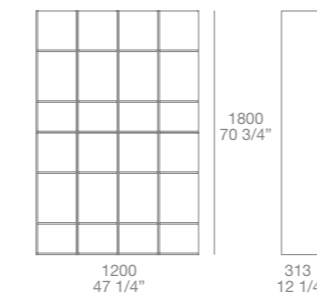

Slego design Roberto Barbieri