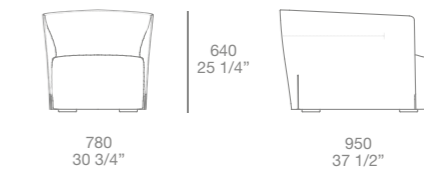

Santa Monica design Jean-Marie Massaud