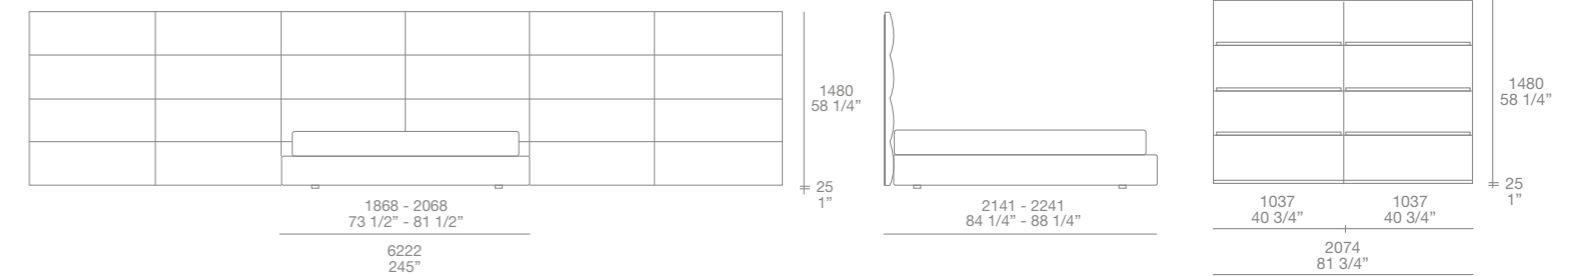

Complements

Dream bed with base and central wall panelling in removable 40 ardesia Special leather, wall panelling in removable 1404 carbone Persia velvet
Dream night tables moka glossy lacquered
Dream wall panelling in 1404 carbone Persia velvet and shelves visone glossy lacquered
Concorde writing desk in spessart oak
Manta chair in 96 nero Vintage leather
Gaston armchair in 7 nero Super leather, black glossy metal painted structure.
Onda pouf in removable 1401 oliva Persia fabric
Gant pouf in 1 latte Nabuk leather
Tribeca coffee table piombo painted metal structure with emperador dark marble top
Jacqueline bed in 43 ecru Lima removable fabric and 1282 acciaio stitching.
Pandora night table in spessart oak
Mad Chair armchair in 1401 oliva Persia removable velvet, spessart oak legs.
Flute coffee table with nero mat lacquered structure, emperador dark marble top.
Play pouf in 1403 ocra Persia removable velvet.

Dream design Marcel Wanders