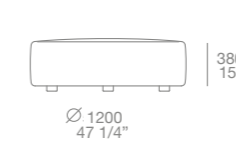

Elise design CR&S Poliform