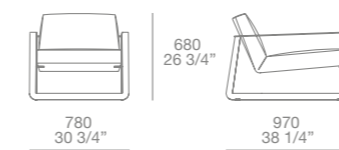

Gaston design Vincent Van Duysen