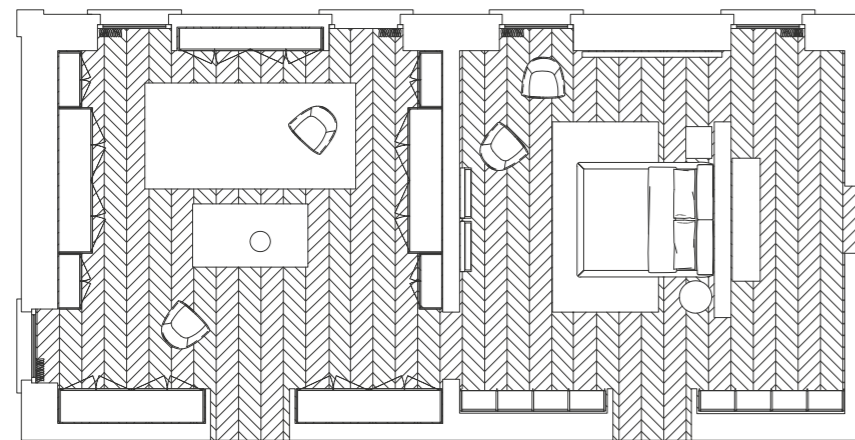

MEMORY MEETS
PRESENT
THROUGH
EXCLUSIVE
SOLUTIONS

In questo progetto: cassetiera Senzafine ad isola finitura rovere cenere. Armadi Senzafine Fitted battente, ante laccato opaco bianco e vetro trasparente riflettente. Letto Bolton, base e testata con rivestimento in tessuto sfoderabile Cordoba 10 bianco.

This project: Senzafine island chest of drawers in ash oak. Senzafine Fitted wardrobes, white mat lacquered and reflecting transparent glass leaf opening. Bolton bed with base and headboard covered in 10 white Cordoba removable fabric.