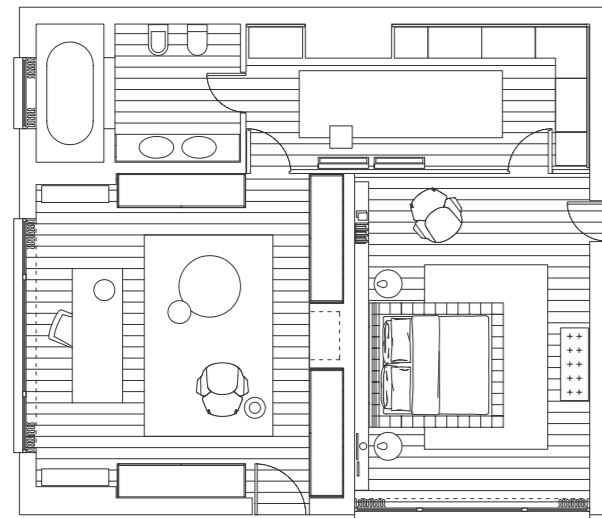

NATURAL
MATERIALS TURN
THE PROJECT
INTO A LIVING
PHILOSOPHY

In questo progetto: armadi Senzafine Bangkok complanare, ante in cuoio grigio. cabina armadio Ubik con pannelli a parete laccato opaco visone, ripiani e cassettiere sospese nobilitato rovere cenere. Letto Onda rivestito in pelle Invecchiata 880 nero con lavorazione capitonnè.

This project: Senzafine Bangkok wardrobes with grigio hide coplanar doors. Ubik walk-in closet with visone mat lacquered wall panels, shelves and hanging chest of drawers in cenere oak melamine. Onda bed in 880 black Invecchiata leather with quilted padding.