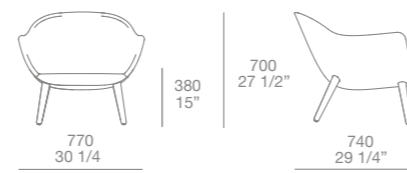

## Interni - Inner Equipment

Senzafine cabina armadio/walk-in closet design Rodolfo Dordoni

New Entry armadi/wardrobes design CR&S Poliform

Pandora design Jean-Marie Massaud

Mad Chair design Marcel Wanders