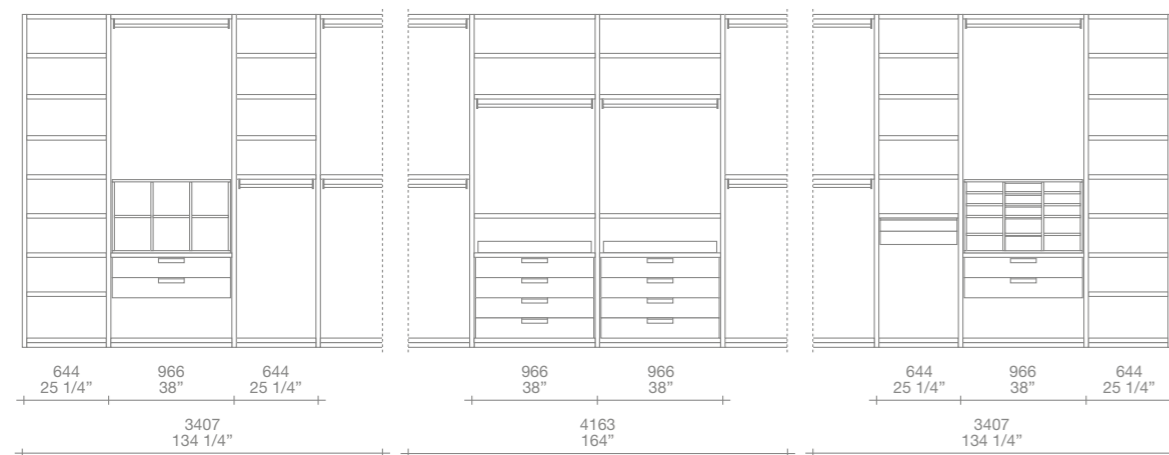

New Entry armadi/wardrobes design CR&S Poliform

ROOM 01

Senzafine cabina armadio h 2590 p 584
finitura: nobilitato rovere cenere
attrezzatura: nobilitato rovere cenere,
tecnopelle 01 visone, verniciato piombo

New Entry armadi h 2590 p 609
ante: New Entry apertura battente, maniglie
Volo verniciato piombo
finitura ante: laccato lucido moka
interni: nobilitato rovere cenere,
tecnopelle 01 visone, verniciato piombo

Senzafine walk-in closet h 102" d 23"
finishing: cenere oak melamine
equipment: cenere oak melamine
01 visone Techno-leather, piombo painted

New Entry wardrobes h 102" d 24"
doors: New entry leaf opening, Volo handles
piombo painted
doors finishing: moka glossy lacquered
inner equipment: cenere oak melamine,
01 visone techno-leather, piombo painted

Ante - Doors

Interni - Inner Equipment

Senzafine cabina armadio/walk-in closet design Rodolfo Dordoni