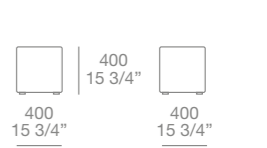

Play design CR&S Poliform