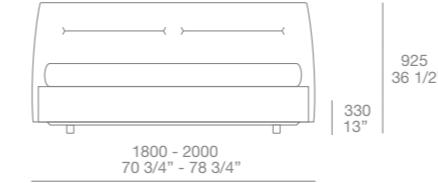

Jacqueline design Jean-Marie Massaud