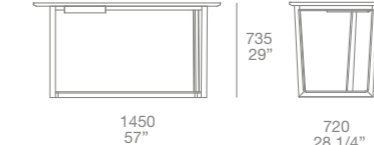

Concorde design Emmanuel Gallina