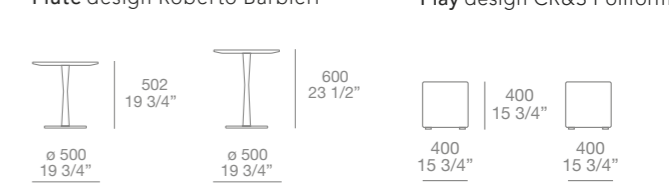

Play design CR&S Poliform