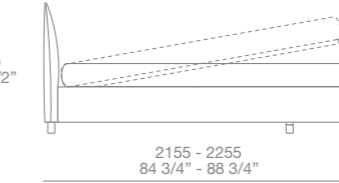

ROOM 01

Senzafine cabina armadio h 2590 p 584
finitura: nobilitato rovere cenere
attrezzatura: nobilitato rovere cenere,
tecnopelle 01 visone, verniciato piombo

New Entry armadi h 2590 p 609
ante: New Entry apertura battente, maniglie
Volo verniciato piombo
finitura ante: laccato lucido moka
interni: nobilitato rovere cenere,
tecnopelle 01 visone, verniciato piombo

Senzafine walk-in closet h 102" d 23"
finishing: cenere oak melamine
equipment: cenere oak melamine
01 visone Techno-leather, piombo painted

New Entry wardrobes h 102" d 24"
doors: New entry leaf opening, Volo handles
piombo painted
doors finishing: moka glossy lacquered
inner equipment: cenere oak melamine,
01 visone techno-leather, piombo painted

Ante - Doors

Interni - Inner Equipment

Complementi

Dream letto con giroletto e testata centrale pelle sfoderabile Special 40 ardesia, boiserie velluto sfoderabile Persia 1404 carbone
Dream comodini laccato lucido moka
Dream boiserie in velluto Persia 1404 carbone, mensole laccato lucido visone
Concorde scrittoio rovere spessart
Manta sedia pelle Vintage 96 nero
Gaston poltrona pelle Super 7 nero, struttura metallo verniciato nero lucido
Onda pouf velluto sfoderabile Persia 1401 oliva
Gant pouf pelle Nabuk 1 latte
Tribeca tavolino struttura metallo verniciato piombo, piano in marmo emperador dark
Jacqueline letto tessuto sfoderabile Lima 43 ecru cucitura 1282 acciaio
Pandora comodino rovere spessart
Mad Chair poltrona velluto sfoderabile Persia 1401 oliva, gambe rovere spessart
Flute tavolino struttura laccato opaco nero, piano marmo emperador dark
Play pouf velluto sfoderabile Persia 1403 ocra

Complements