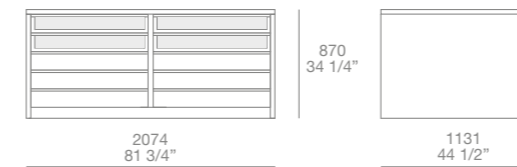

ROOM 03

Fitted armadi: ante e interni

ante: Fitted apertura battente, maniglie Fitted
interni: nobilitato rovere cenere,
tecnopelle 02 moka, verniciato piombo

A - B h 2590 p 464 - 609

finitura: laccato opaco bianco, vetro trasparente
riflettente con telaio verniciato piombo

C h 2590 p 464

finitura: laccato opaco bianco

D h 2590 p 609

finitura: laccato opaco bianco

Fitted wardrobes: doors and inner equipment

doors: Fitted leaf opening, Fitted handles
inner equipment: cenere oak melamine,
02 moka techno-leather, piombo painted

A - B h 102" d 18 1/4" - 24"

finishing: white mat lacquered, reflecting
transparent glass with piombo painted frame

C h 102" d 18 1/4"

finishing: white mat lacquered

D h 102" d 24"

finishing: white mat lacquered

Ante - Doors

Interni - Inner Equipment

Fitted armadi/wardrobes design Rodolfo Dordoni

Complementi

Senzafine cassetiera ad isola rovere cenere,
cassetti legno e cristallo trasparente con maniglie
Track verniciato piombo, piano superiore
tecnopelle 02 moka con bordi verniciato piombo

Bolton letto rivestimento tessuto sfoderabile
Cordoba 10 bianco

Abbinabili comodino rovere spessart
Bigger tavolino struttura rovere spessart, piano
marmo Emperador Dark

Onda pouf tessuto sfoderabile Merida 04 lava
Mad Chair poltrona velluto sfoderabile Persia
54 prussia, gambe rovere spessart

Complements

Senzafine island chest of drawers in cenere oak,
wood and transparent glass drawers with piombo
painted Track handles, 02 moka techno-leather top
with piombo painted frame

Bolton bed with 10 white Cordoba removable
fabric covering

Abbinabili night table in spessart oak
Bigger coffee table with spessart oak structure,
Emperador Dark marble top