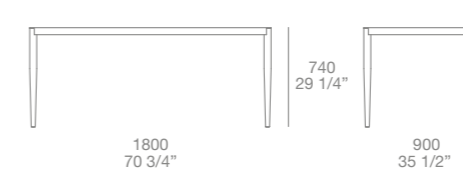

Hector design Bruno Fattorini & Partners