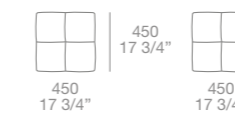

Onda design CR&S Poliform