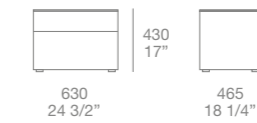

Abbinabili design CR&S Poliform