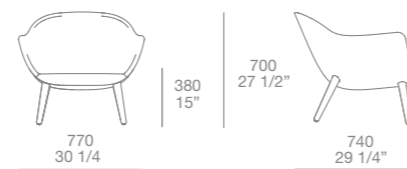

Mad Chair design Marcel Wanders