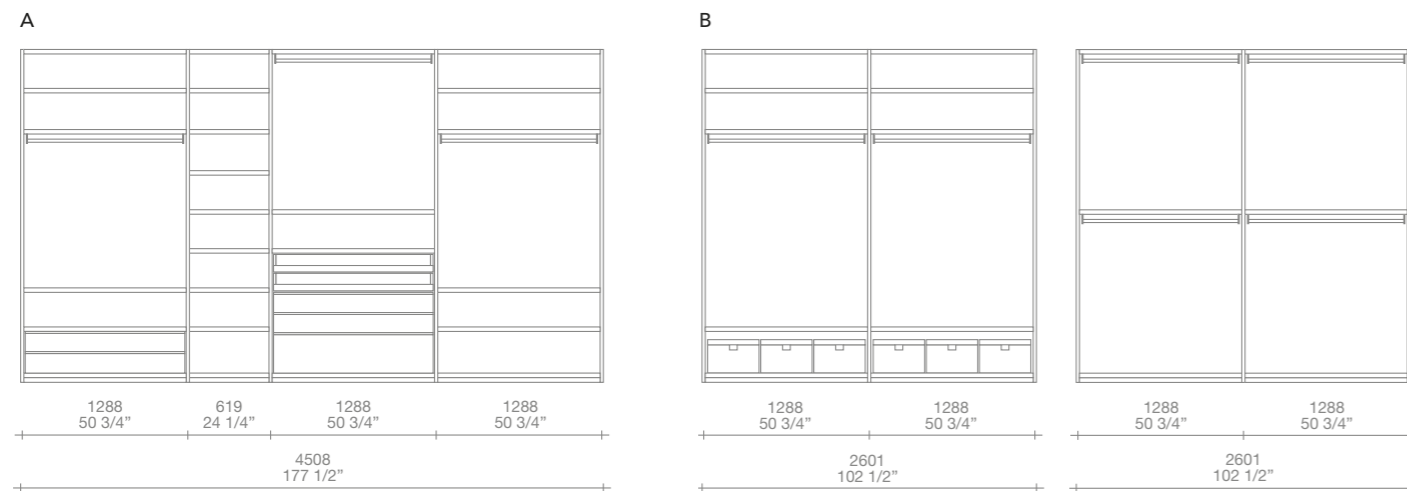

Senzafine cabina armadio h 2590 p 584
finitura: nobilitato noce c.
attrezzatura: nobilitato noce c., tecnopelle 01
visone, verniciato piombo

Fitted wardrobes: doors and inner equipment

doors: Fitted, leaf opening
inner equipment: walnut c. melamine,
01 visone techno-leather, piombo painted

A h 102" d 24"
finishing: arena mat lacquered, piombo painted
Volo handles, reflecting transparent glass with
piombo painted frame and piombo painted
Fitted handle

B h 102" d 24"
finishing: arena mat lacquered, piombo painted
Volo handles

Senzafine walk-in closet h 102" d 23"
finishing: walnut c. melamine
equipment: walnut c. melamine,
01 visone techno-leather, piombo painted

Ante - Doors

Interni - Inner Equipment

Complementi

Arca letto pelle sfoderabile Nabuk 1 latte
Tribeca tavolino struttura metallo verniciato
piombo, piano marmo calacatta oro
You comodino e cassettera rovere spessart
Santa Monica poltrona pelle Nabuk 5 grafite
Onda pouf tessuto sfoderabile Merida 04 lava
Dune pouf tessuto sfoderabile Rabat 412 cemento

Complements

Arca bed in 1 latte Nabuk removable leather
Tribeca coffee table piombo painted metal structure,
Calacatta oro marble top
You night table and chest of drawers in spessart oak
Santa Monica armchair in 5 grafite Nabuk leather
Onda pouf in 04 lava Merida removable fabric
Dune pouf in 412 cemento Rabat removable fabric

Fitted armadi/wardrobes design Rodolfo Dordoni