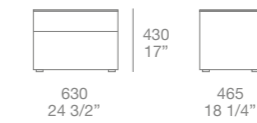

Abbinabili design CR&S Poliform