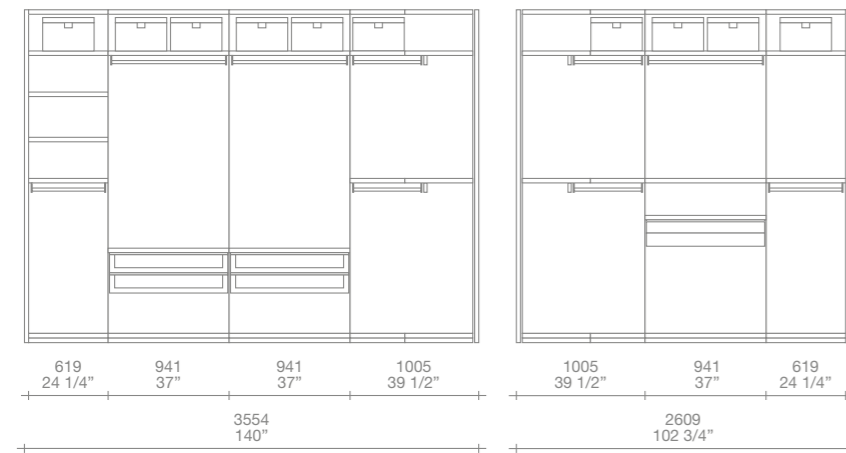

ROOM 02

Ubik cabina armadio h 2590
finitura pannelli: laccato opaco visone
attrezzatura: nobilitato rovere cenere,
tecnopelle 01 visone, verniciato piombo

Bangkok armadi h 2590 p 609
ante: apertura complanare
finitura: cuoio 03 grigio scuro
interni: nobilitato rovere cenere,
tecnopelle 01 visone, verniciato piombo

Ubik walk-in closet h 102"
panels finishing: visone mat lacquered
equipment: cenere oak melamine,
01 visone techno-leather, piombo painted

Bangkok wardrobes h 102" d 24"
doors: coplanar doors opening
finishing: 03 grigio scuro hide
inner equipment: cenere oak melamine,
01 visone techno-leather, piombo painted

Ante - Doors

Ubik schienali - Ubik backs

Interni - Inner Equipment

Ubik cabina armadio/walk-in closet design CR&S Poliform