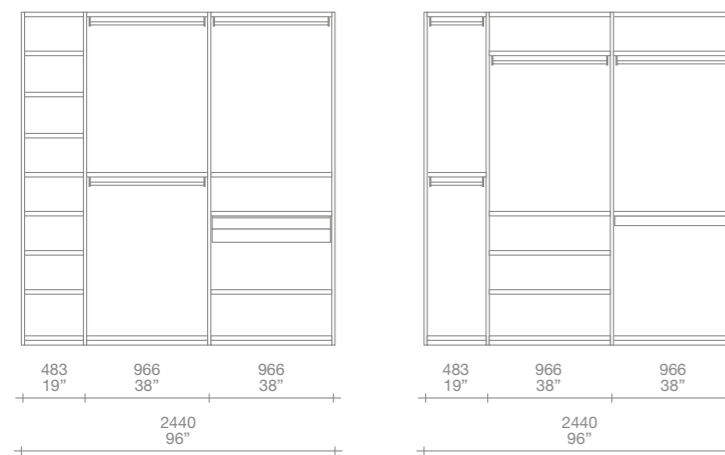

ROOM 04

Fitted armadi: ante e interni

ante: Fitted apertura battente, maniglie Fitted
interni: nobilitato rovere spessart,
tecnopelle 03 ocra, verniciato piombo

A - C h 2590 p 609
finitura: laccato opaco visone

B h 2590 p 609
finitura: vetro trasparente riflettente con telaio
alluminio verniciato piombo

D h 2270 p 609
finitura: vetro trasparente riflettente con telaio
alluminio verniciato piombo

Fitted wardrobes: doors and inner equipment

doors: Fitted leaf opening, Fitted handles
inner equipment: spessart oak melamine,
03 ocra techno-leather, piombo painted

A - C h 102" d 24"
finishing: visone mat lacquered

B h 102" d 24"
finishing: transparent reflecting glass with
piombo painted aluminium frame

D h 89 3/8" d 24"
finishing: transparent reflecting glass with
piombo painted aluminium frame

Ante - Doors

Interni - Inner Equipment

Fitted armadi/wardrobes design Rodolfo Dordoni

A

B

C

D

Complementi

Laze letto pelle sfoderabile Nabuk 02 tortora
Onda comodino e cassetiera rovere spessart,
piano marmo calacatta oro lucido
Onda pouf in velluto sfoderabile Persia 1403 ocra
Soori Highline poltroncina velluto sfoderabile
Persia 2006 prugna, struttura rovere spessart
Slego libreria rovere spessart

Complements

Laze bed in 02 tortora Nabuk removable leather
Onda night table and chest of drawers in spessart
oak, top in glossy Calacatta oro marble
Onda pouf in 1403 ocra Persia removable velvet
Soori Highline armchair with structure in spessart oak,
covering in 2006 prugna Persia removable velvet
Slego bookcase in spessart oak

Laze design Rodolfo Dordoni

Soori Highline design Soo Chan

Onda design CR&S Poliform

Onda design CR&S Poliform

Slego design Roberto Barbieri