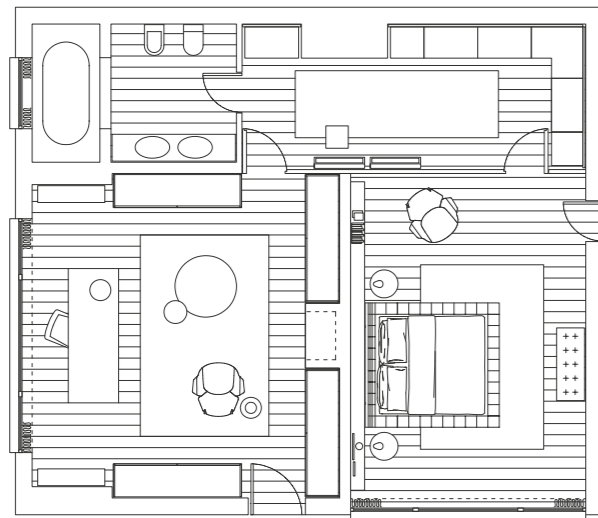

NATURAL
MATERIALS TURN
THE PROJECT
INTO A LIVING
PHILOSOPHY

In questo progetto: armadi Senzafine Bangkok complanare, ante in cuoio grigio. cabina armadio Ubik con pannelli a parete laccato opaco visone, ripiani e cassettiere sospese nobilitato rovere cenere. Letto Onda rivestito in pelle Invecchiata 880 nero con lavorazione capitonnè.

This project: Senzafine Bangkok wardrobes with grigio hide coplanar doors. Ubik walk-in closet with visone mat lacquered wall panels, shelves and hanging chest of drawers in cenere oak melamine. Onda bed in 880 black Invecchiata leather with quilted padding.