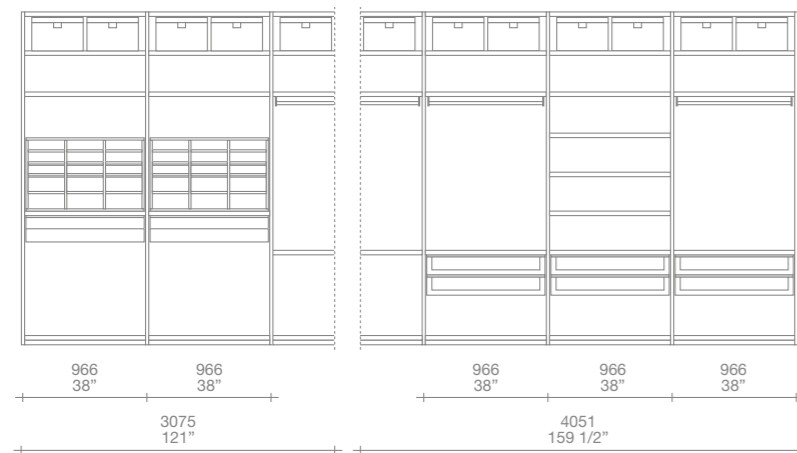

Senzafine cabina armadio/walk-in closet design Rodolfo Dordoni