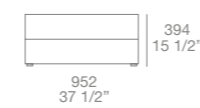

Dream design Marcel Wanders