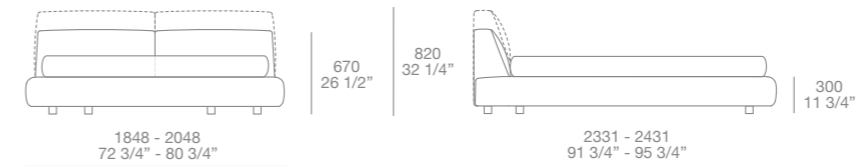

Bolton design Giuseppe Viganò

Abbinabili design CR&S Poliform

Senzafine design CR&S Poliform