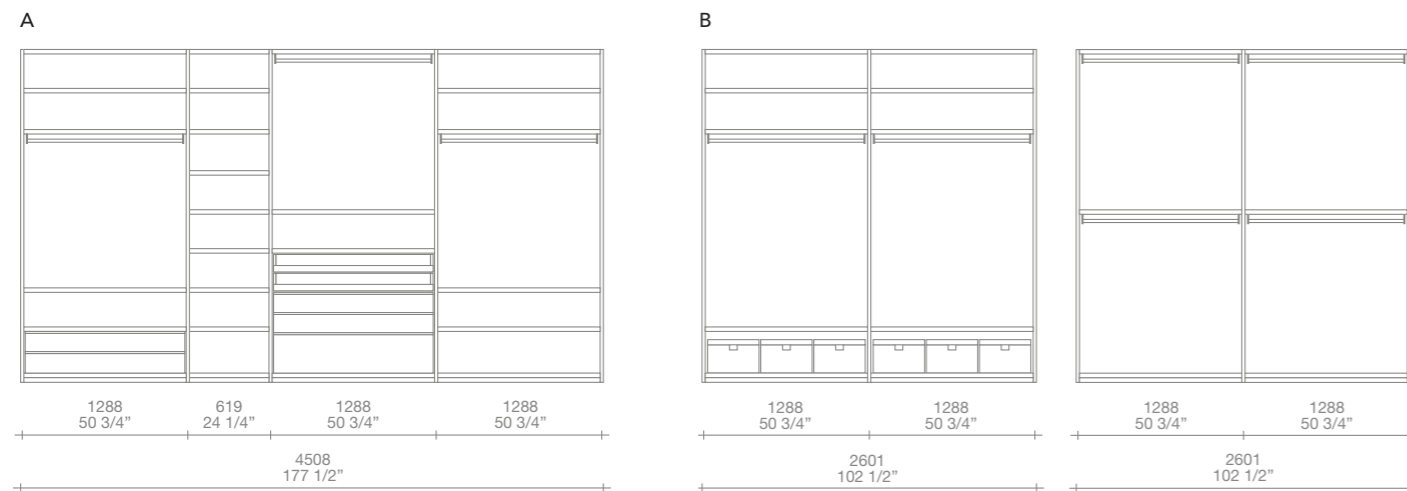

ROOM 05

Fitted armadi: ante e interni
ante: Fitted apertura battente
interni: nobilitato noce c.,
tecnopelle 01 visone, verniciato piombo

A h 2590 p 609
finitura: laccato opaco arena maniglie Volo
verniciato piombo, vetro trasparente
riflettente con telaio verniciato piombo
e maniglia Fitted verniciato piombo

B h 2590 p 609
finitura: laccato opaco arena maniglie Volo
verniciato piombo

Senzafine cabina armadio h 2590 p 584
finitura: nobilitato noce c.
attrezzatura: nobilitato noce c., tecnopelle 01
visone, verniciato piombo

Fitted wardrobes: doors and inner equipment
doors: Fitted, leaf opening
inner equipment: walnut c. melamine,
01 visone techno-leather, piombo painted

A h 102" d 24"
finishing: arena mat lacquered, piombo painted
Volo handles, reflecting transparent glass with
piombo painted frame and piombo painted
Fitted handle

B h 102" d 24"
finishing: arena mat lacquered, piombo painted
Volo handles

Senzafine walk-in closet h 102" d 23"
finishing: walnut c. melamine
equipment: walnut c. melamine,
01 visone techno-leather, piombo painted

Ante - Doors

Interni - Inner Equipment

Fitted armadi/wardrobes design Rodolfo Dordoni