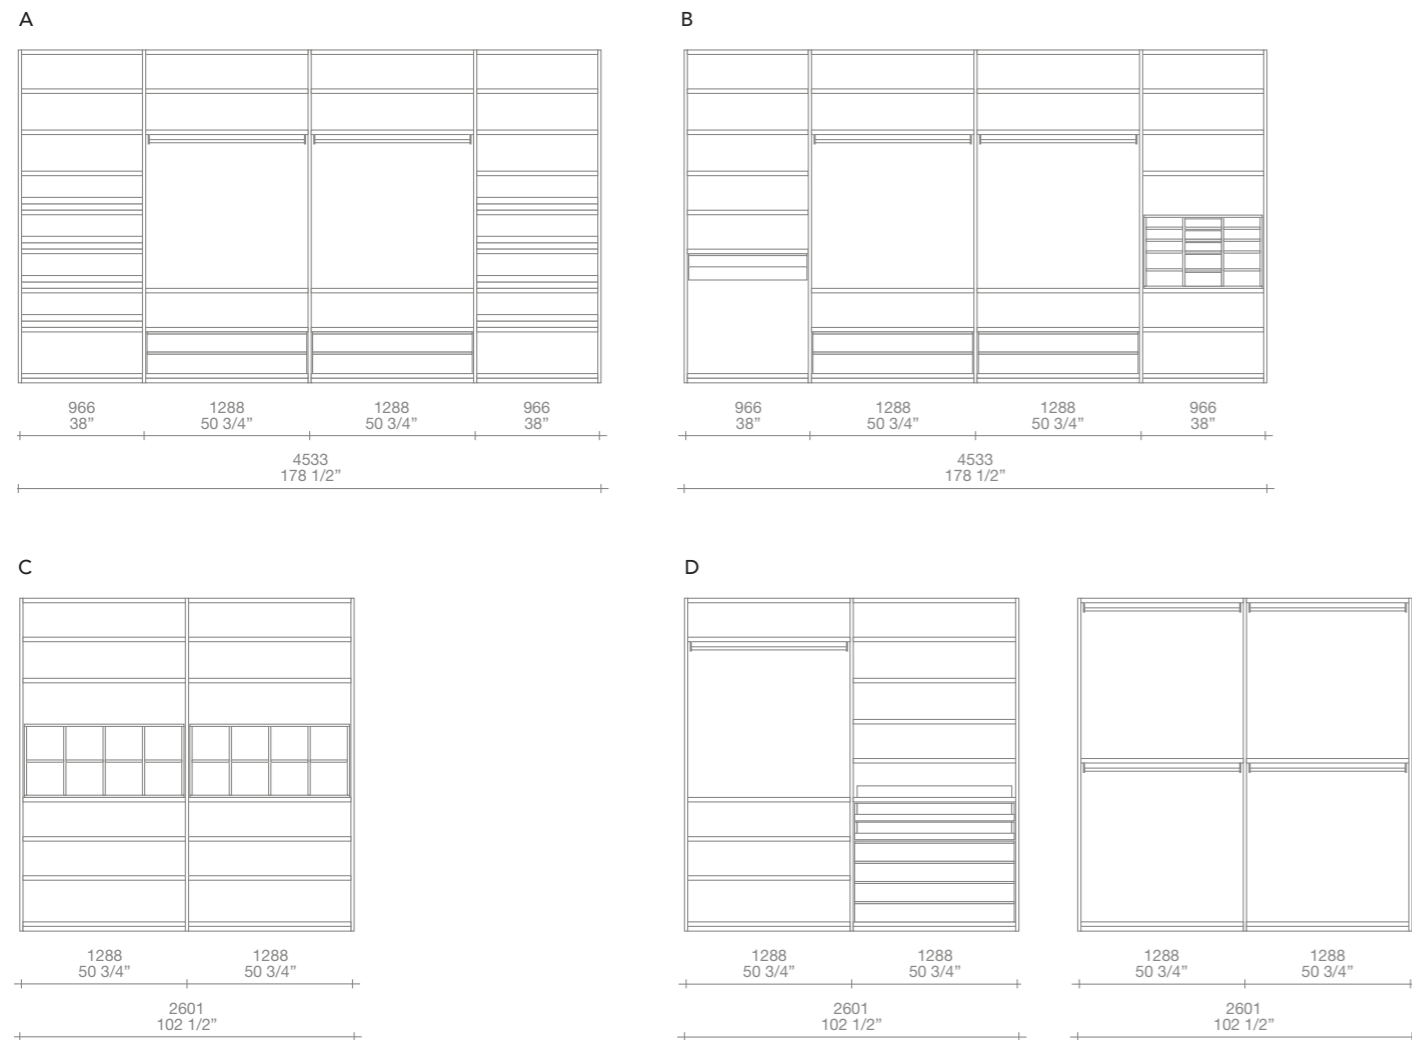

ROOM 03

Fitted armadi: ante e interni

ante: Fitted apertura battente, maniglie Fitted
interni: nobilitato rovere cenere,
tecnopelle 02 moka, verniciato piombo

A - B h 2590 p 464 - 609

finitura: laccato opaco bianco, vetro trasparente
riflettente con telaio verniciato piombo

C h 2590 p 464

finitura: laccato opaco bianco

D h 2590 p 609

finitura: laccato opaco bianco

Fitted wardrobes: doors and inner equipment

doors: Fitted leaf opening, Fitted handles
inner equipment: cenere oak melamine,
02 moka techno-leather, piombo painted

A - B h 102" d 18 1/4" - 24"

finishing: white mat lacquered, reflecting
transparent glass with piombo painted frame

C h 102" d 18 1/4"

finishing: white mat lacquered

D h 102" d 24"

finishing: white mat lacquered

Ante - Doors

Interni - Inner Equipment

Fitted armadi/wardrobes design Rodolfo Dordoni

Complementi

Senzafine cassetiera ad isola rovere cenere,
cassetti legno e cristallo trasparente con maniglie
Track verniciato piombo, piano superiore
tecnopelle 02 moka con bordi verniciato piombo

Bolton letto rivestimento tessuto sfoderabile
Cordoba 10 bianco

Abbinabili comodino rovere spessart
Bigger tavolino struttura rovere spessart, piano
marmo Emperador Dark

Onda pouf tessuto sfoderabile Merida 04 lava
Mad Chair poltrona velluto sfoderabile Persia
54 prussia, gambe rovere spessart

Complements

Senzafine island chest of drawers in cenere oak,
wood and transparent glass drawers with piombo
painted Track handles, 02 moka techno-leather top
with piombo painted frame

Bolton bed with 10 white Cordoba removable
fabric covering

Abbinabili night table in spessart oak
Bigger coffee table with spessart oak structure,
Emperador Dark marble top

Onda pouf in 04 lava Merida removable fabric
Mad Chair armchair with 54 prussia Persia removable
velvet covering, spessart oak legs