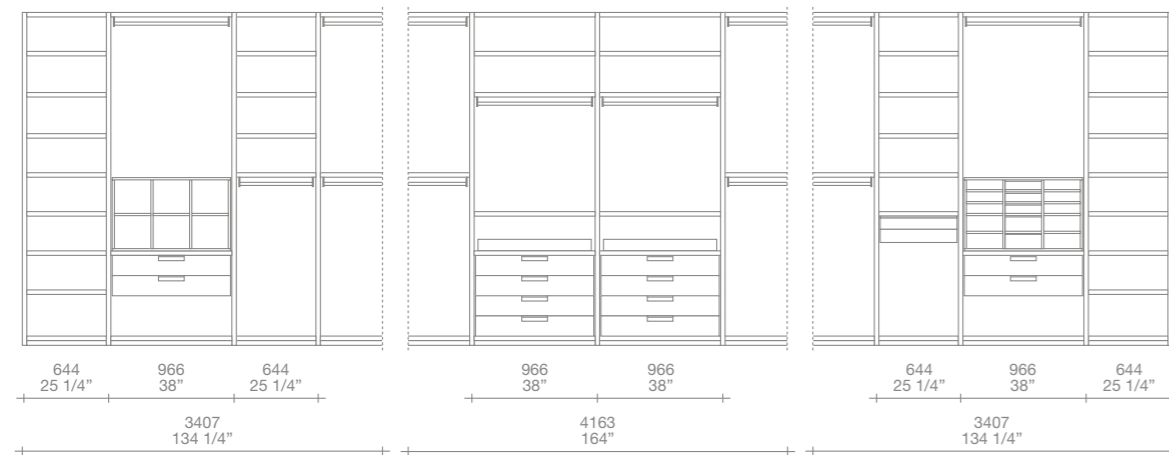

ROOM 01

Senzafine cabina armadio h 2590 p 584
finitura: nobilitato rovere cenere
attrezzatura: nobilitato rovere cenere,
tecnopelle 01 visone, verniciato piombo

New Entry armadi h 2590 p 609
ante: New Entry apertura battente, maniglie
Volo verniciato piombo
finitura ante: laccato lucido moka
interni: nobilitato rovere cenere,
tecnopelle 01 visone, verniciato piombo

Senzafine walk-in closet h 102" d 23"
finishing: cenere oak melamine
equipment: cenere oak melamine
01 visone Techno-leather, piombo painted

New Entry wardrobes h 102" d 24"
doors: New entry leaf opening, Volo handles
piombo painted
doors finishing: moka glossy lacquered
inner equipment: cenere oak melamine,
01 visone techno-leather, piombo painted

Ante - Doors

Interni - Inner Equipment

Senzafine cabina armadio/walk-in closet design Rodolfo Dordoni