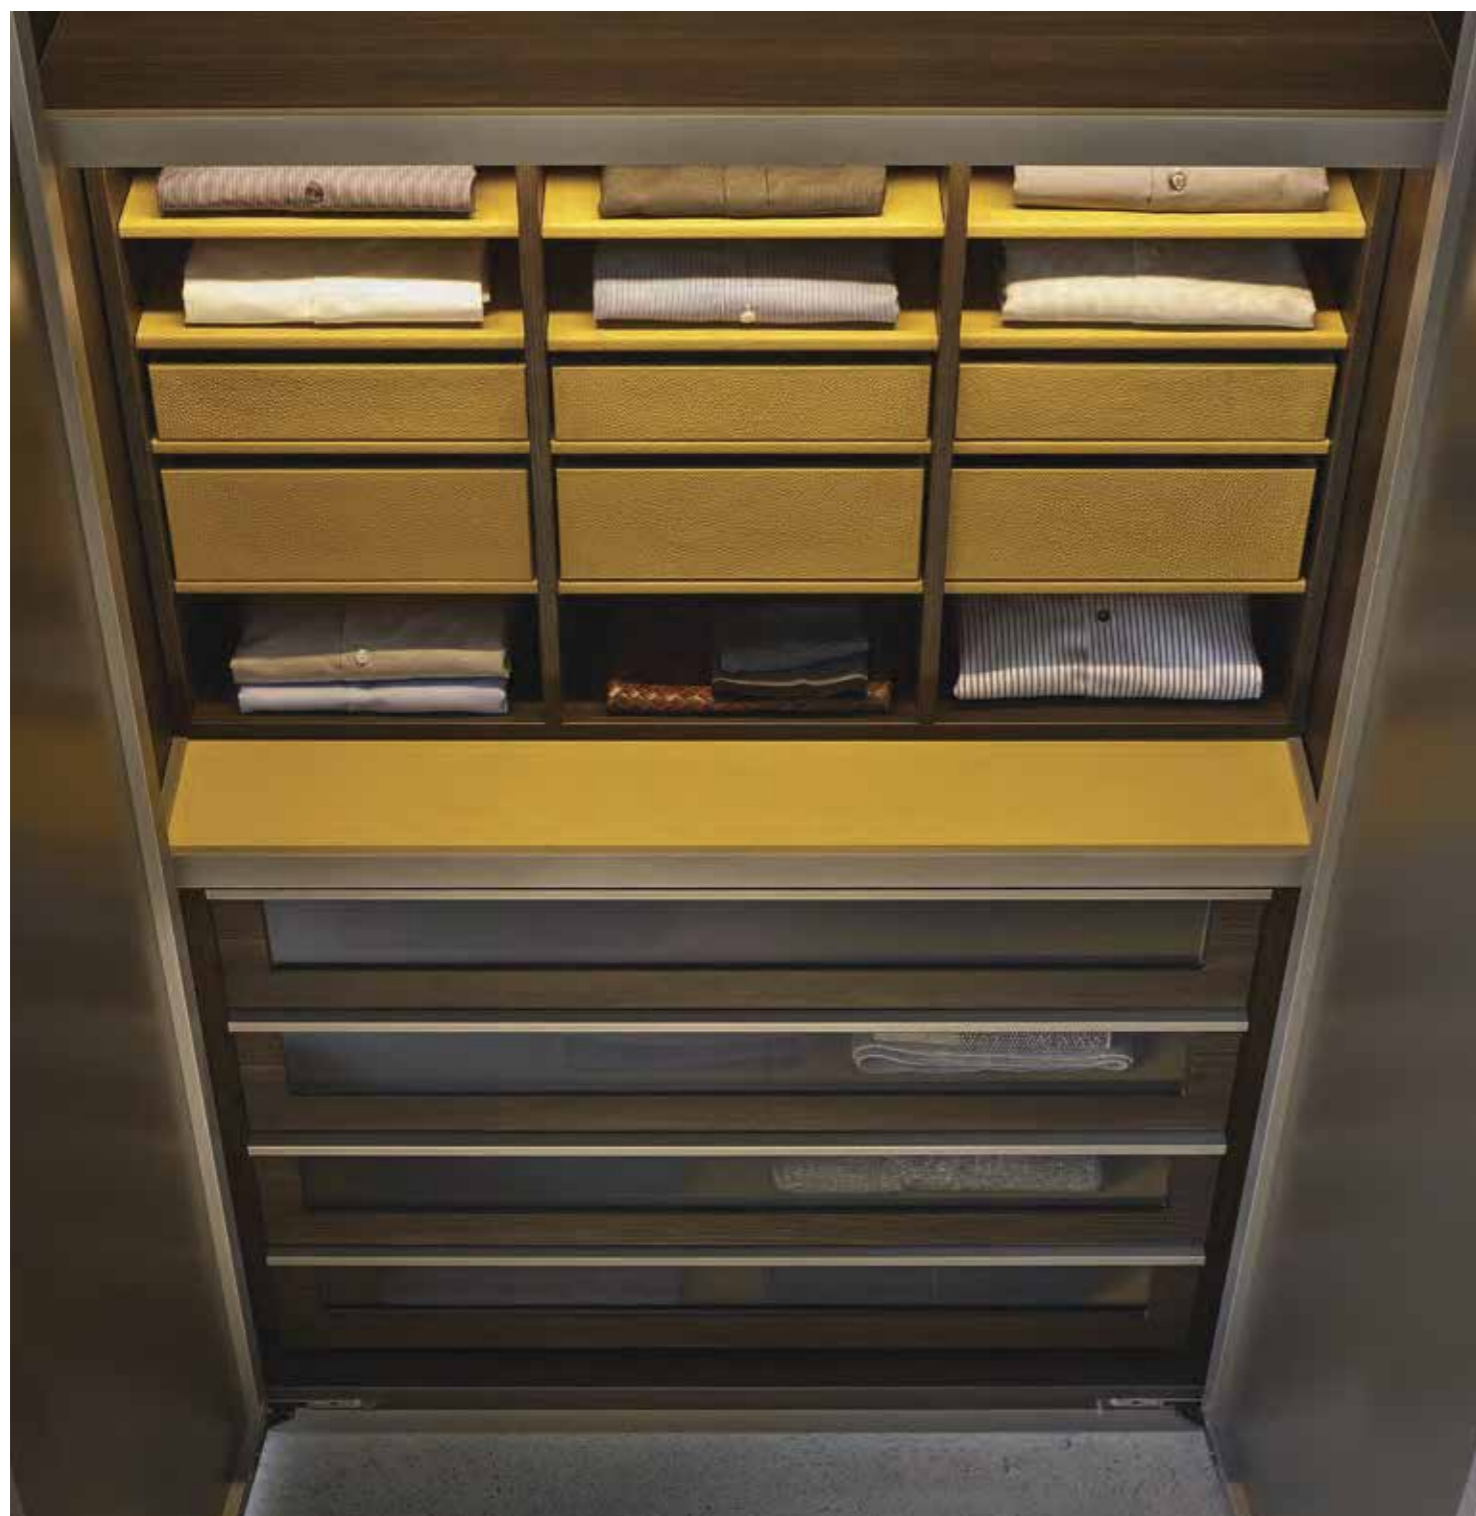

# WARDROBE AS AN INNOVATIVE ARCHITECTURAL ELEMENT

In questo progetto: armadi Senzafine Fitted battente, ante laccato opaco visone, maniglie Fitted.  
Armadi Senzafine Fitted battente, ante vetro trasparente riflettente e telaio alluminio verniciato piombo,  
maniglie Fitted. Letto Laze, base e testata con rivestimento in pelle sfoderabile Nabuk 02 tortora.  
This project: Senzafine Fitted wardrobes, leaf opening, visone mat lacquered doors, Fitted handles.  
Senzafine Fitted wardrobes, leaf opening, transparent reflecting glass doors and piombo lacquered aluminium  
frame with Fitted handle. Laze bed, base and headboard with covering in 02 tortora Nabuk removable leather.