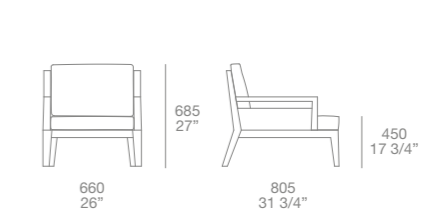

Soori Highline design Soo Chan