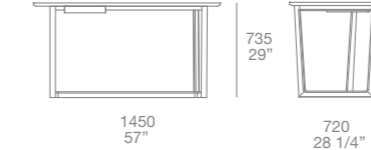

Concorde design Emmanuel Gallina