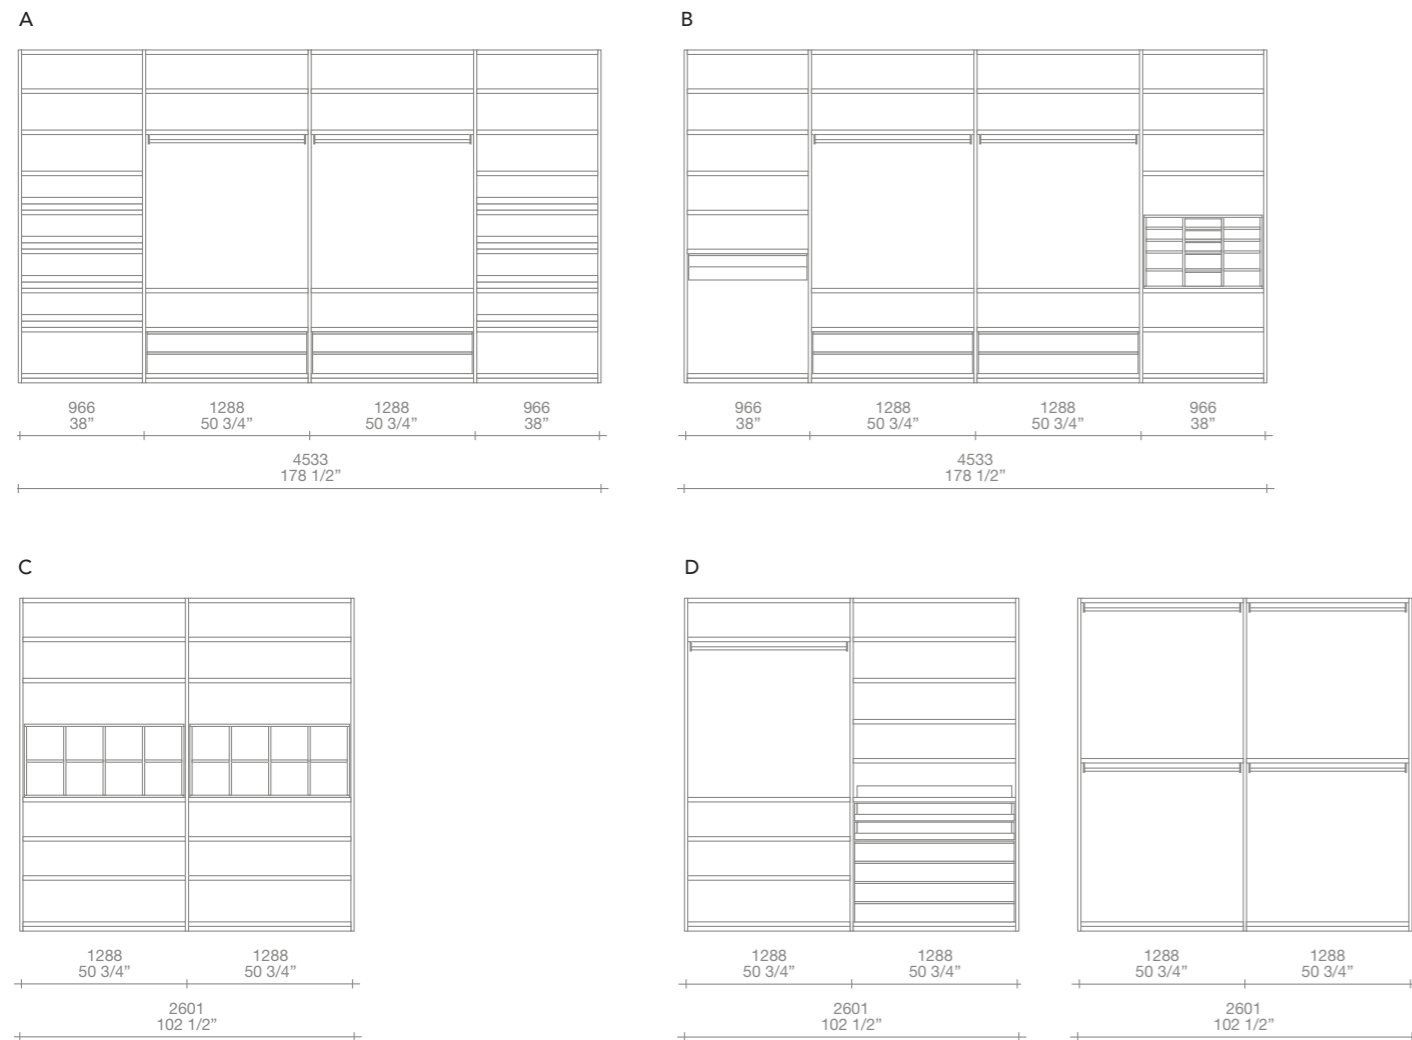

ROOM 03

Fitted armadi: ante e interni

ante: Fitted apertura battente, maniglie Fitted
interni: nobilitato rovere cenere,
tecnopelle 02 moka, verniciato piombo

A - B h 2590 p 464 - 609

finitura: laccato opaco bianco, vetro trasparente
riflettente con telaio verniciato piombo

C h 2590 p 464

finitura: laccato opaco bianco

D h 2590 p 609

finitura: laccato opaco bianco

Fitted wardrobes: doors and inner equipment

doors: Fitted leaf opening, Fitted handles
inner equipment: cenere oak melamine,
02 moka techno-leather, piombo painted

A - B h 102" d 18 1/4" - 24"

finishing: white mat lacquered, reflecting
transparent glass with piombo painted frame

C h 102" d 18 1/4"

finishing: white mat lacquered

D h 102" d 24"

finishing: white mat lacquered

Ante - Doors

Interni - Inner Equipment

Fitted armadi/wardrobes design Rodolfo Dordoni

Complementi

Senzafine cassetiera ad isola rovere cenere,
cassetti legno e cristallo trasparente con maniglie
Track verniciato piombo, piano superiore
tecnopelle 02 moka con bordi verniciato piombo
Bolton letto rivestimento tessuto sfoderabile
Cordoba 10 bianco

Abbinabili comodino rovere spessart
Bigger tavolino struttura rovere spessart, piano
marmo Emperador Dark

Onda pouf tessuto sfoderabile Merida 04 lava
Mad Chair poltrona velluto sfoderabile Persia
54 prussia, gambe rovere spessart

Complements

Senzafine island chest of drawers in cenere oak,
wood and transparent glass drawers with piombo
painted Track handles, 02 moka techno-leather top
with piombo painted frame
Bolton bed with 10 white Cordoba removable
fabric covering

Abbinabili night table in spessart oak
Bigger coffee table with spessart oak structure,
Emperador Dark marble top

Onda pouf in 04 lava Merida removable fabric
Mad Chair armchair with 54 prussia Persia removable
velvet covering, spessart oak legs