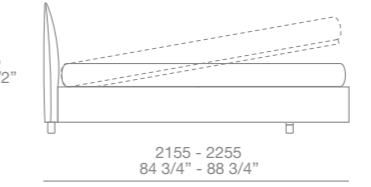

Flute design Roberto Barbieri