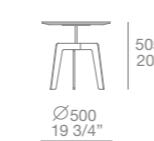

Tribeca design Jean-Marie Massaud