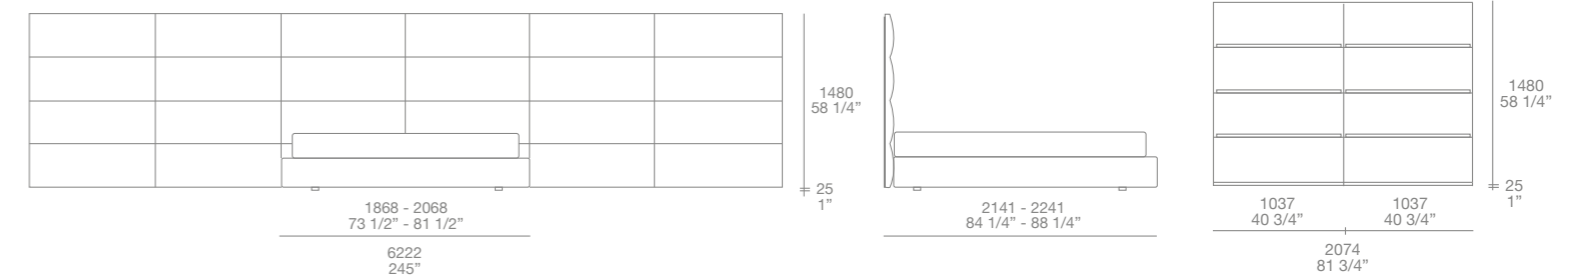

Dream design Marcel Wanders