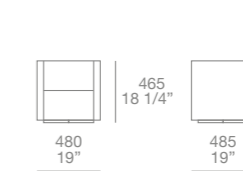

Onda design CR&S Poliform