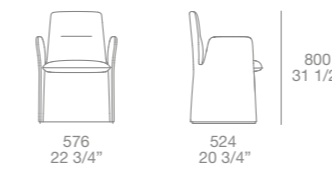

Guest design Rodolfo Dordoni