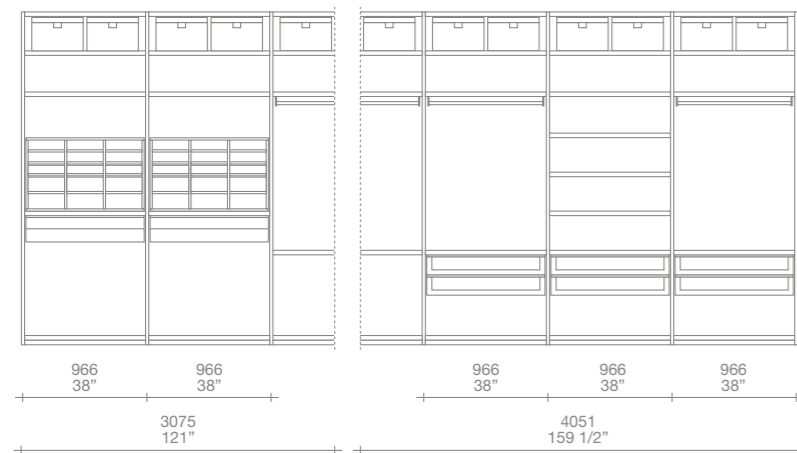

Senzafine cabina armadio/walk-in closet design Rodolfo Dordoni

Complementi

Arca letto pelle sfoderabile Nabuk 1 latte
Tribeca tavolino struttura metallo verniciato
piombo, piano marmo calacatta oro
You comodino e cassetiera rovere spessart
Santa Monica poltrona pelle Nabuk 5 grafite
Onda pouf tessuto sfoderabile Merida 04 lava
Dune pouf tessuto sfoderabile Rabat 412 cemento

Complements

Arca bed in 1 latte Nabuk removable leather
Tribeca coffee table piombo painted metal structure,
Calacatta oro marble top
You night table and chest of drawers in spessart oak
Santa Monica armchair in 5 grafite Nabuk leather
Onda pouf in 04 lava Merida removable fabric
Dune pouf in 412 cemento Rabat removable fabric