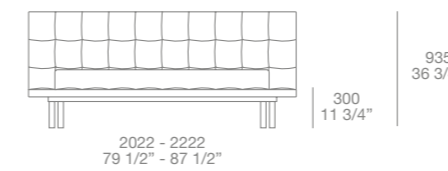

Onda design Paolo Piva