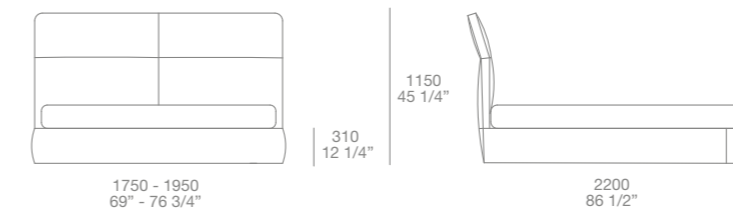

Laze design Rodolfo Dordoni