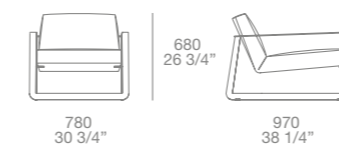

Gaston design Vincent Van Duysen