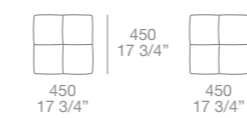

Onda design CR&S Poliform