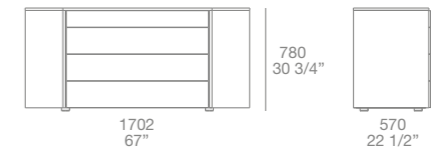

Onda design CR&S Poliform