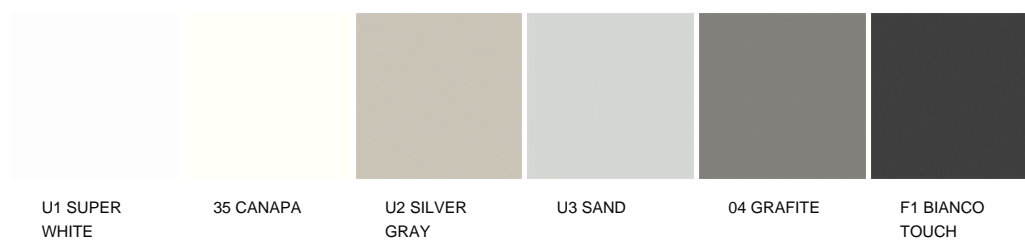

TYOLOGY

kitchen collection

CARCASS FINISHING

light gray, dark gray

DOOR FINISHING

embossed lacquered, glossy lacquered, wood, walnut solid wood, DuPont Corian, steel

HANDLE

integrated

Poliform

PHOENIX

FINISHINGS\FACADE\FACCIATA PHOENIX (7)

PHOENIX

FINISHINGS\TOP\WOODS (7)

PHOENIX

FINISHINGS\TOP\ TUTTOCOLORE LAMINATE (6)

PHOENIX

FINISHINGS\TOP\CORIAN (6)

GLACIER
WHITE

BONE

PEARL GRAY

SILVER GRAY

ELEGANT
GRAY

DEEP CLOUD

PHOENIX

FINISHINGS\TOP\STEEL (2)

SATIN SEMI
GLOSSY

SCOTCH
BRITE

PHOENIX

FINISHINGS\TOP\MARBLE (5)

CARRARA
BIANCO MAT

CALACATTA
ORO MAT

PETIT
GRANIT MAT