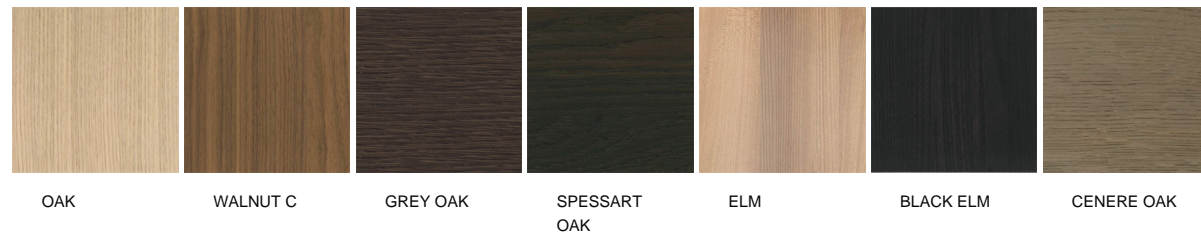

TYOLOGY

kitchen collection

CARCASS FINISHING

light gray, dark gray

DOOR FINISHING

embossed lacquered, glossy lacquered, wood, walnut solid wood, DuPont Corian, steel

HANDLE

integrated

Poliform

PHOENIX

FINISHINGS\FACADE\FACCIATA PHOENIX (7)

PHOENIX

FINISHINGS\TOP\WOODS (7)

PHOENIX

FINISHINGS\TOP\ TUTTOCOLORE LAMINATE (6)

PHOENIX

FINISHINGS\TOP\CORIAN (6)

GLACIER
WHITE

BONE

PEARL GRAY

SILVER GRAY

ELEGANT
GRAY

DEEP CLOUD

PHOENIX

FINISHINGS\TOP\STEEL (2)

SATIN SEMI
GLOSSY

SCOTCH
BRITE

PHOENIX

FINISHINGS\TOP\MARBLE (5)

CARRARA
BIANCO MAT

CALACATTA
ORO MAT

PETIT
GRANIT MAT