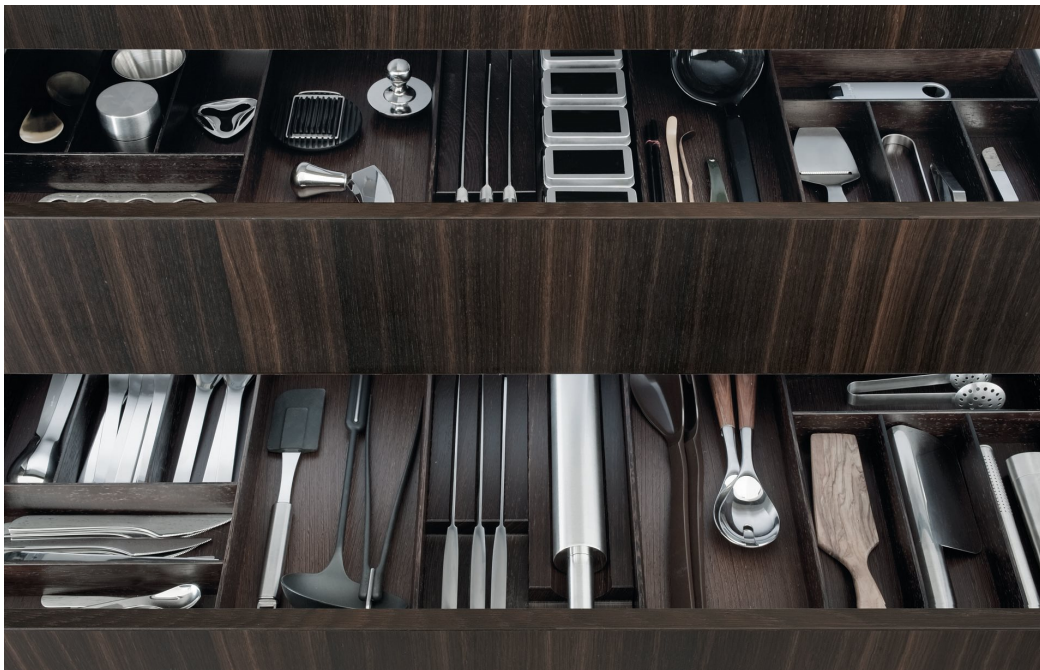

PHOENIX

R&D POLIFORM (2014)

TECHNICAL DESCRIPTION

TYOLOGY

kitchen collection

CARCASS FINISHING

light gray, dark gray

DOOR FINISHING

embossed lacquered, glossy lacquered, wood, walnut solid wood, DuPont Corian, steel

HANDLE

integrated

Poliform