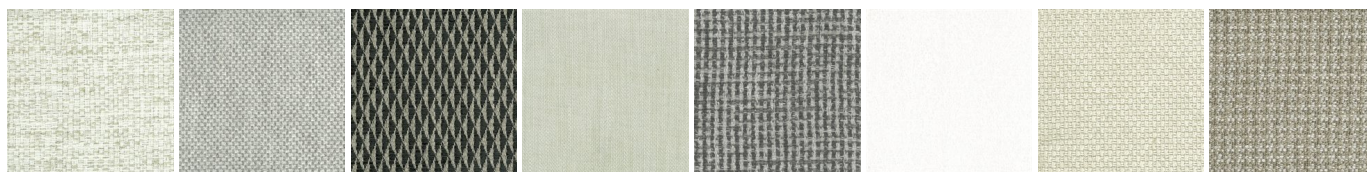

2685 - 2885
105 3/4" - 113 1/2"

2815 king size
110 3/4"

1125
44 1/4"

2395
94 1/4"

2430 king size
95 3/4"

REVER

FINISHINGS\BED\FABRIC (35)

CHIOS