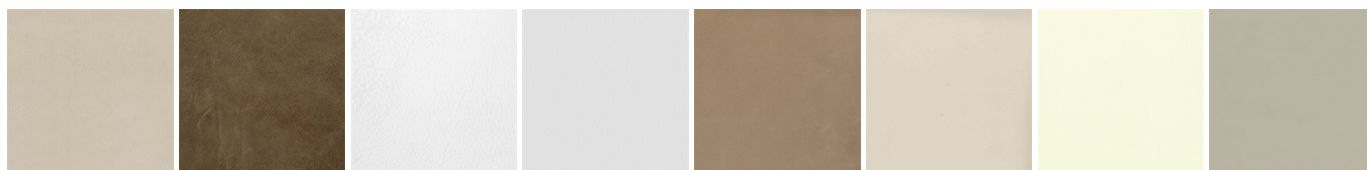

SKYROS -
NEW

NAXOS - NEW

REVER

FINISHINGS\BED\LEATHER (8)

NABUK
LEATHER

VINTAGE
LEATHER

SUPER
LEATHER

PELLE
SPECIAL