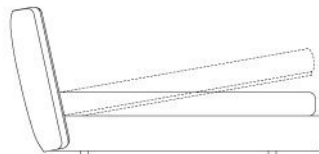

1125
44 1/4"