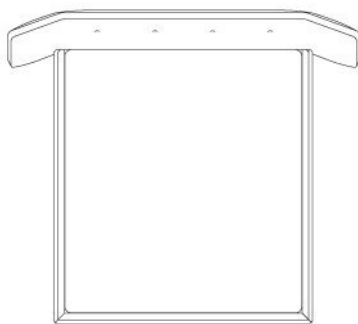

REVER

RODOLFO DORDONI (2016)

1975 - 2175
77 3/4" - 85 3/4"

2110 king size
83"

2685 - 2885
105 3/4" - 113 1/2"

2815 king size
110 3/4"

1125
44 1/4"

2395
94 1/4"

2430 king size
95 3/4"