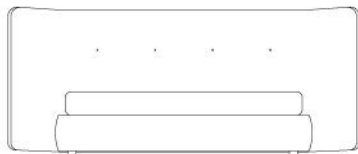

Poliform

REVER

RODOLFO DORDONI (2016)

TECHNICAL DESCRIPTION

TPOLOGY

bed with fixed bedstead or lift-up bedstead

Mattress Size

mm 1800x2000; mm 2000x2000/ king size

FINAL COVER

stretched, removable in fabric and in leather

Features

upholstered bed frame and headboard

REVER

RODOLFO DORDONI (2016)

1975 - 2175
77 3/4" - 85 3/4"

2110 king size
83"