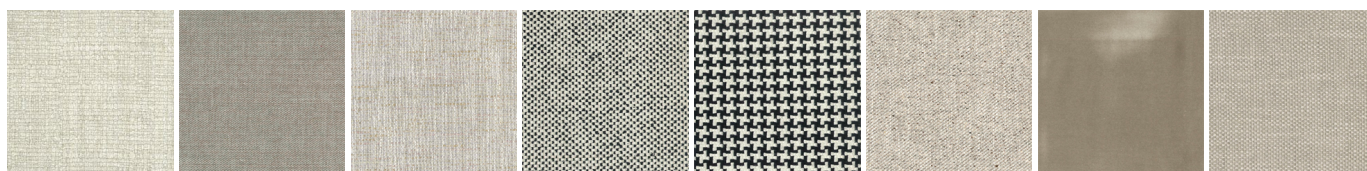

SPARTA

SALFORD

ORLEANS

DERBY

LIMOGES

OXFORD

PERSIA

RABAT