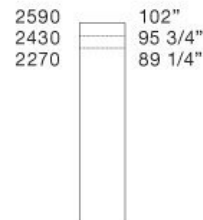

HANDLE

integrated

NOTE

available with Fitted and Volo handle, no cuts available for mansard wardrobe, not other doors model can be leant next to it

FITTED

RODOLFO DORDONI (2014)

wardrobes

Size calculation with side thickness 25 - 1"

To obtain the total width, add to the sum of the columns mm 25 - 1" for the lateral side.

FITTED LACCATA *design Rodolfo Dordoni* senzafine doors collection

unit widths

unit heights

Door section

Note

Available handles: Volo and Fitted
No cuts available for mansard wardrobe.
Door not available on double/single end units,
on 90° corner, on open corner and bridges.
No other doors model can be leant next to it.

FITTED

RODOLFO DORDONI (2014)

senzafine wardrobes

Size calculation with side thickness 25 - 1"

To obtain the total width, add to the sum of the columns 1" for the lateral side.

FITTED GLASS *design Rodolfo Dordoni*