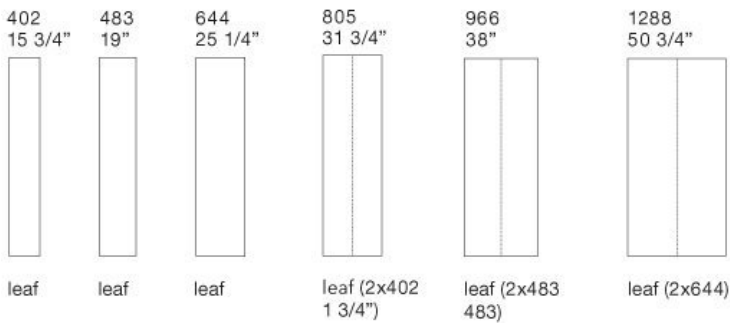

FITTED GLASS *design Rodolfo Dordoni*

senzafine doors collection

unit widths