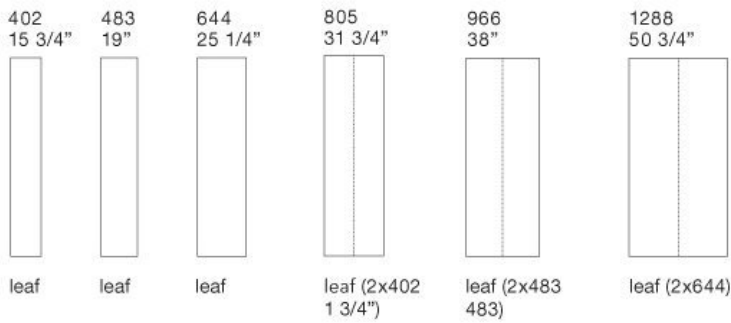

HANDLE

integrated

NOTE

available with Fitted and Volo handle, no cuts available for mansard wardrobe, not other doors model can be leant next to it

FITTED

RODOLFO DORDONI (2014)

wardrobes

Size calculation with side thickness 25 - 1"

To obtain the total width, add to the sum of the columns mm 25 - 1" for the lateral side.

FITTED LACCATA *design Rodolfo Dordoni* senzafine doors collection

unit widths

unit heights

Door section

Note

Available handles: Volo and Fitted
No cuts available for mansard wardrobe.
Door not available on double/single end units,
on 90° corner, on open corner and bridges.
No other doors model can be leant next to it.

FITTED

RODOLFO DORDONI (2014)

senzafine wardrobes

Size calculation with side thickness 25 - 1"

To obtain the total width, add to the sum of the columns 1" for the lateral side.

FITTED GLASS *design Rodolfo Dordoni*