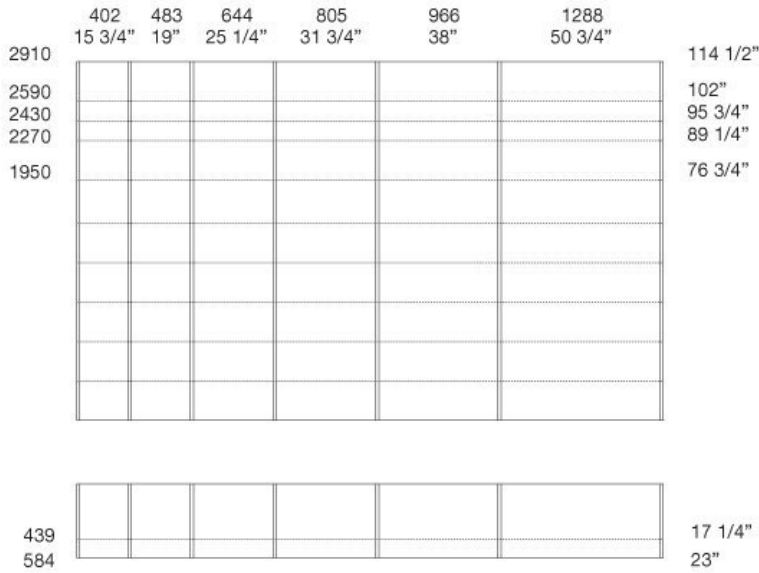

To obtain the total width, add to the sum of the columns mm 25 - 1" for the lateral side.

FITTED LACCATA *design Rodolfo Dordoni* senzafine doors collection

unit widths

unit heights

Door section

Note

Available handles: Volo and Fitted
No cuts available for mansard wardrobe.
Door not available on double/single end units,
on 90° corner, on open corner and bridges.
No other doors model can be leant next to it.

FITTED

RODOLFO DORDONI (2014)

senzafine wardrobes

Size calculation with side thickness 25 - 1"

To obtain the total width, add to the sum of the columns 1" for the lateral side.

FITTED GLASS *design Rodolfo Dordoni*