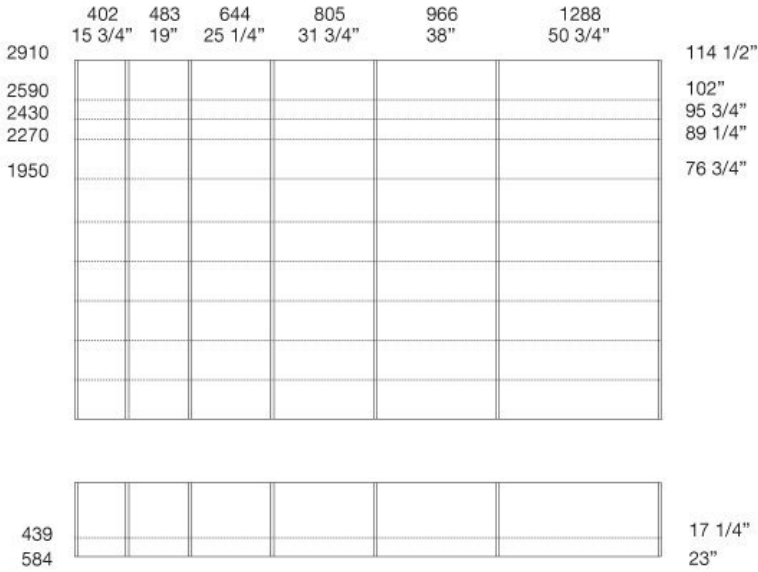

HANDLE

integrated

NOTE

available with Fitted and Volo handle, no cuts available for mansard wardrobe, not other doors model can be leant next to it

FITTED

RODOLFO DORDONI (2014)

wardrobes

Size calculation with side thickness 25 - 1"

To obtain the total width, add to the sum of the columns mm 25 - 1" for the lateral side.

FITTED LACCATA *design Rodolfo Dordoni* senzafine doors collection

unit widths

unit heights

Door section

Note

Available handles: Volo and Fitted
No cuts available for mansard wardrobe.
Door not available on double/single end units,
on 90° corner, on open corner and bridges.
No other doors model can be leant next to it.

FITTED

RODOLFO DORDONI (2014)

senzafine wardrobes

Size calculation with side thickness 25 - 1"

To obtain the total width, add to the sum of the columns 1" for the lateral side.

FITTED GLASS *design Rodolfo Dordoni*