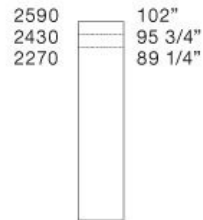

unit heights