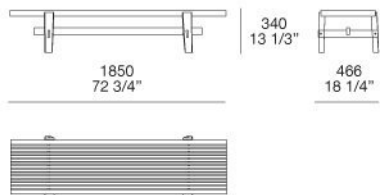

HOME HOTEL

JEAN-MARIE MASSAUD (2016)

VY060

PL185

Poliform