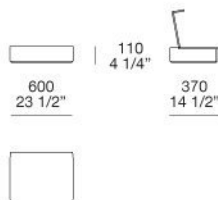

HOME HOTEL

JEAN-MARIE MASSAUD (2016)

VY060

Poliform