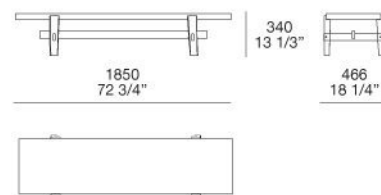

HOME HOTEL

JEAN-MARIE MASSAUD (2016)

VY060

PN185

Poliform