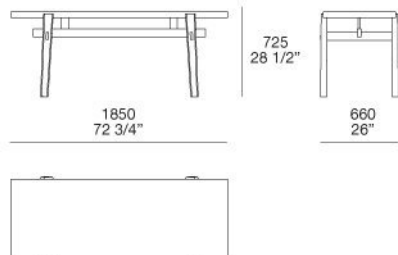

TOP

wooden particles panel veneered or woven leather

SLATS

solid wood covered

HOME HOTEL

JEAN-MARIE MASSAUD (2016)

SC185

VY060