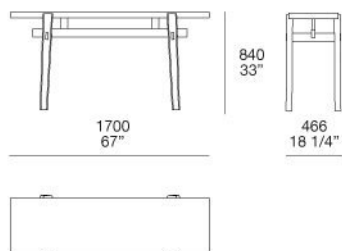

HOME HOTEL

JEAN-MARIE MASSAUD (2016)

VY060

CL170

Poliform