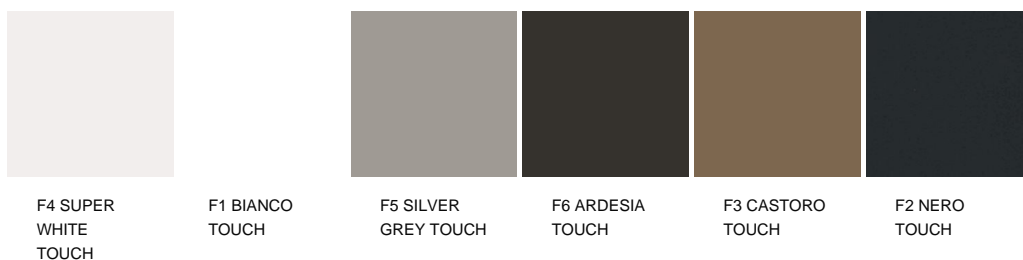

HANDLE

integrated

PLINTH'S HEIGHT AND FINISHING

H. 100, 120 and 150 mm, liquid metal, embossed lacquered, aluminium anodized, satined still

NOTES

door with curved lines available for oak mat lacq. Open pore, embossed lacquered, wood and DuPont Corian finishing

Poliform

ARTEX

FINISHINGS\FACADE\FACCIATA ARTEX (12)

ARTEX

FINISHINGS\FACADE\MAT LAMINATE TOUCH (6)

ARTEX

FINISHINGS\TOP\WOODS (7)

OAK

WALNUT C

GREY OAK

SPESSART
OAK

ELM

BLACK ELM

CENERE OAK

ARTEX

FINISHINGS\TOP\ TUTTOCOLORE LAMINATE (6)

U1 SUPER
WHITE

35 CANAPA

U2 SILVER
GRAY

U3 SAND

04 GRAFITE

F1 BIANCO
TOUCH

ARTEX

FINISHINGS\TOP\CORIAN (6)