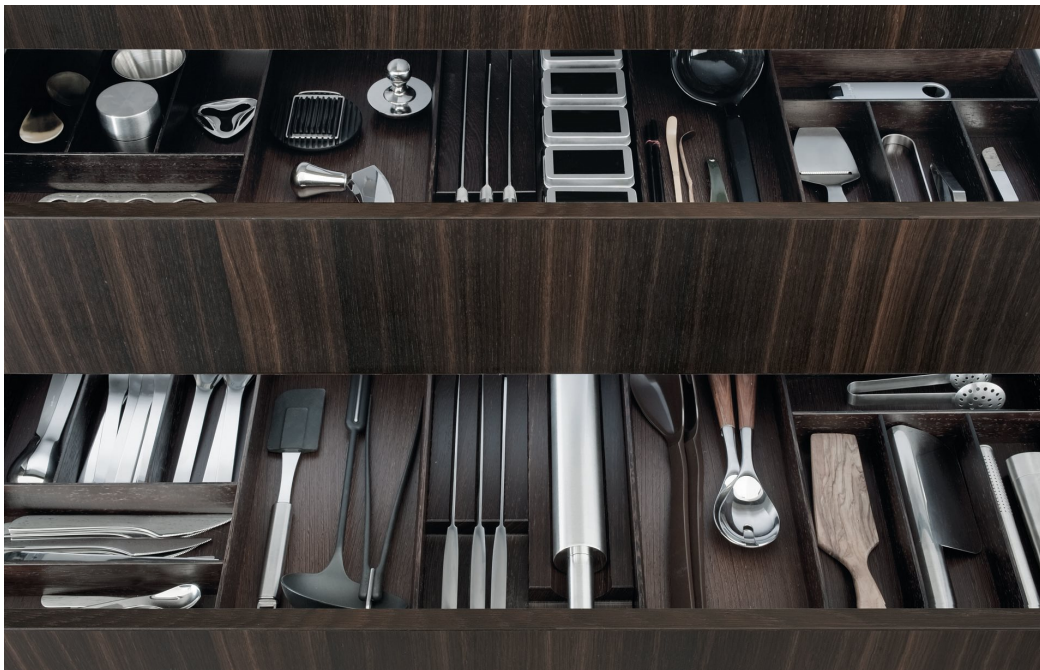

ARTEX

R&D POLIFORM (2011)

TECHNICAL DESCRIPTION

TPOLOGY

kitchen collection

CARCASS FINISHING

light gray, dark gray

DOOR FINISHING

mat laminate, mat laminate touch, embossed lacquered, ak mat lacquered open pore, glossy lacquered, wood, walnut solid wood, DuPont Corian, steel, glass (available for wall unit door only)

HANDLE

integrated

PLINTH'S HEIGHT AND FINISHING

H. 100, 120 and 150 mm, liquid metal, embossed lacquered, aluminium anodized, satined still

NOTES

door with curved lines available for oak mat lacq. Open pore, embossed lacquered, wood and DuPont Corian finishing

Poliform