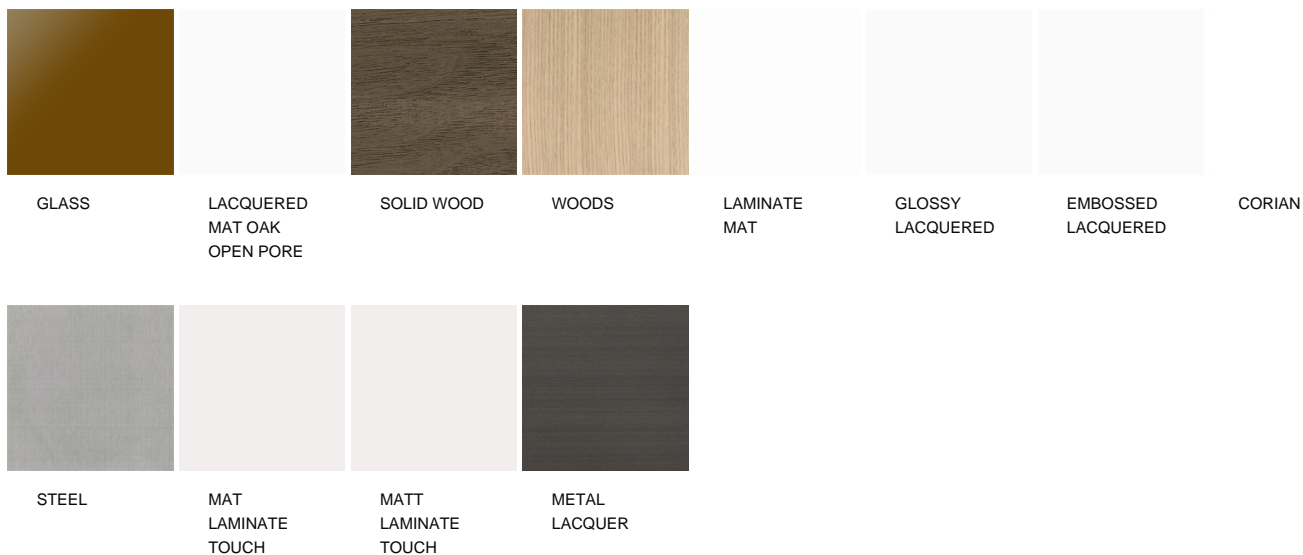

HANDLE

integrated

PLINTH'S HEIGHT AND FINISHING

H. 100, 120 and 150 mm, liquid metal, embossed lacquered, aluminium anodized, satined still

NOTES

door with curved lines available for oak mat lacq. Open pore, embossed lacquered, wood and DuPont Corian finishing

Poliform

ARTEX

FINISHINGS\FACADE\FACCIATA ARTEX (12)

ARTEX

FINISHINGS\FACADE\MAT LAMINATE TOUCH (6)

ARTEX

FINISHINGS\TOP\WOODS (7)

OAK

WALNUT C

GREY OAK

SPESSART
OAK

ELM

BLACK ELM

CENERE OAK

ARTEX

FINISHINGS\TOP\ TUTTOCOLORE LAMINATE (6)