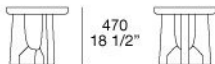

Poliform

NARA

JEAN-MARIE MASSAUD (2020)

TECHNICAL DESCRIPTION

Typology

Coffee table

Structure and top

Solid wood

NARA

JEAN-MARIE MASSAUD (2020)

TNA050

470
18 1/2"

ø 500
19 3/4"

TNA060

380
15"

ø 600
23 1/2"